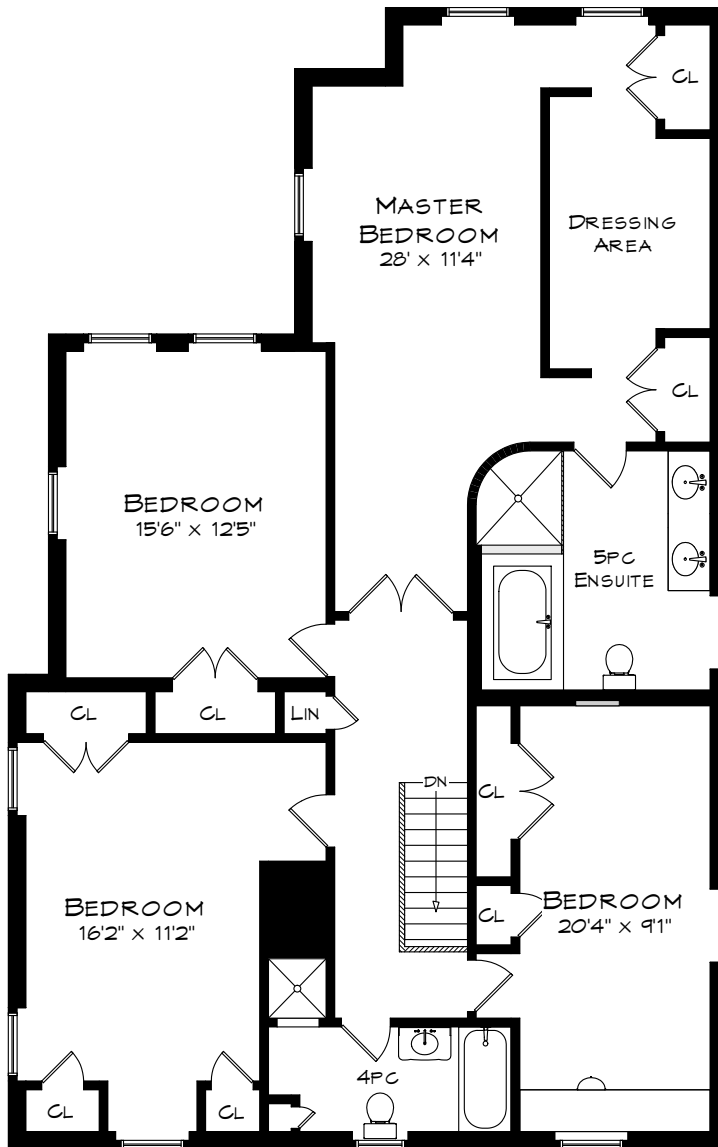

268 GLOUCESTER AVENUE

TOTAL SQUARE FOOTAGE
4,106 SQ.FT.

MAIN LEVEL
1,723 SQUARE FEET

Measurements may not be 100% accurate
and should be used as a guideline only.
May - 2019

268 GLOUCESTER AVENUE

UPPER LEVEL
1,607 SQUARE FEET

LOWER LEVEL
776 SQUARE FEET

Measurements may not be 100% accurate
and should be used as a guideline only.
May - 2019