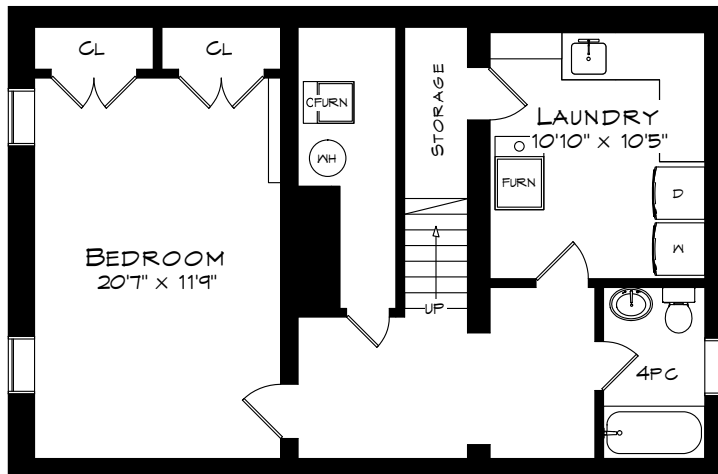

268 GLOUCESTER AVENUE

TOTAL SQUARE FOOTAGE
4,106 SQ.FT.

MAIN LEVEL
1,723 SQUARE FEET

Measurements may not be 100% accurate
and should be used as a guideline only.
May - 2019

268 GLOUCESTER AVENUE

UPPER LEVEL
1,607 SQUARE FEET

LOWER LEVEL
776 SQUARE FEET

Measurements may not be 100% accurate
and should be used as a guideline only.
May - 2019