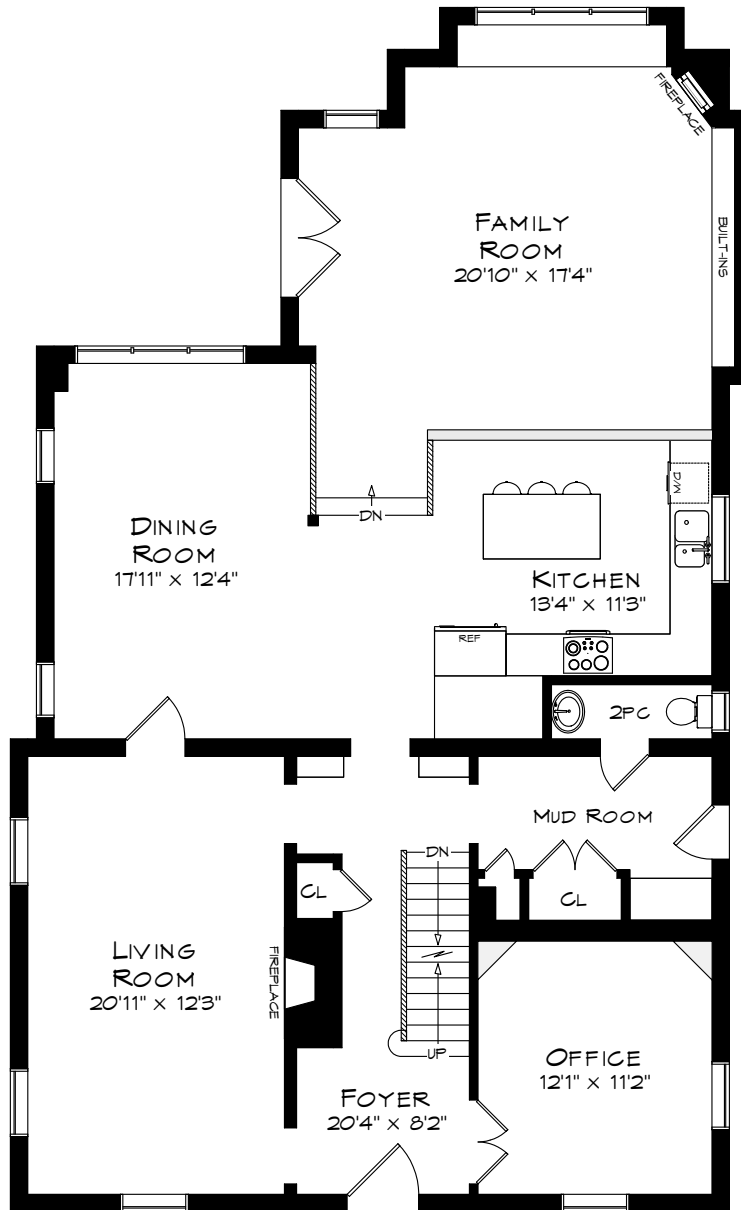

268 GLOUCESTER AVENUE

TOTAL SQUARE FOOTAGE
4,106 SQ.FT.

MAIN LEVEL
1,723 SQUARE FEET

Measurements may not be 100% accurate
and should be used as a guideline only.
May - 2019

268 GLOUCESTER AVENUE

UPPER LEVEL
1,607 SQUARE FEET

LOWER LEVEL
776 SQUARE FEET

Measurements may not be 100% accurate
and should be used as a guideline only.
May - 2019