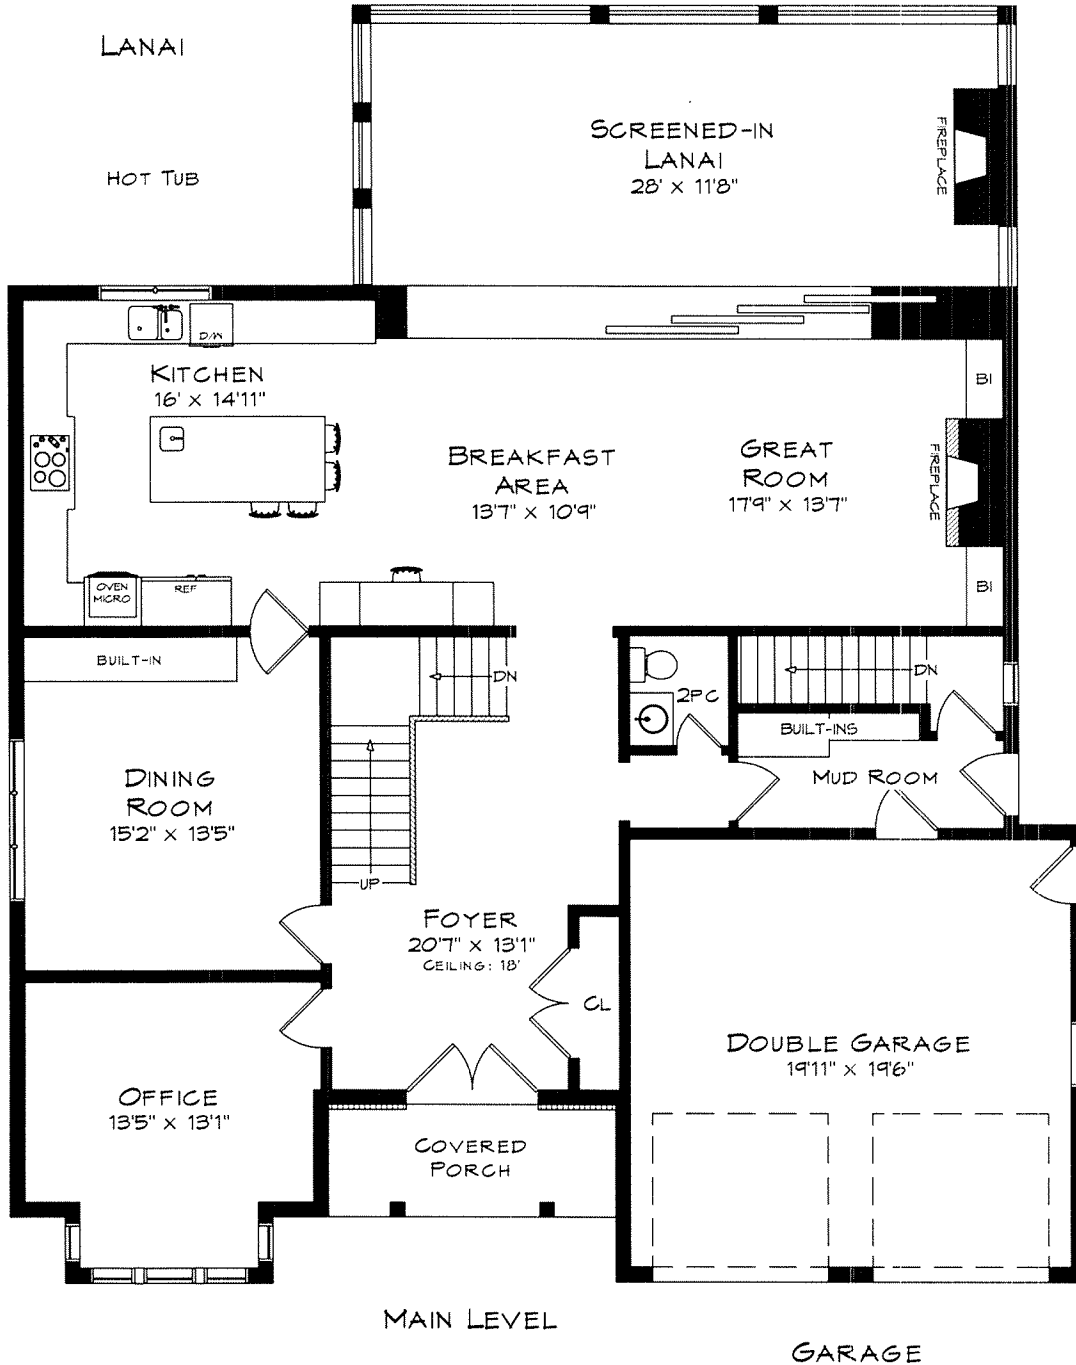

1479 DEVON ROAD

Note: Measurements may not be 100% accurate and should be used as a guideline only. E&OE
April - 2014

DGR 905-808-0241
info@dgrplan.ca

1479 DEVON ROAD

UPPER LEVEL

Note: Measurements may not be 100% accurate and should be used as a guideline only. E&OE
 April - 2014