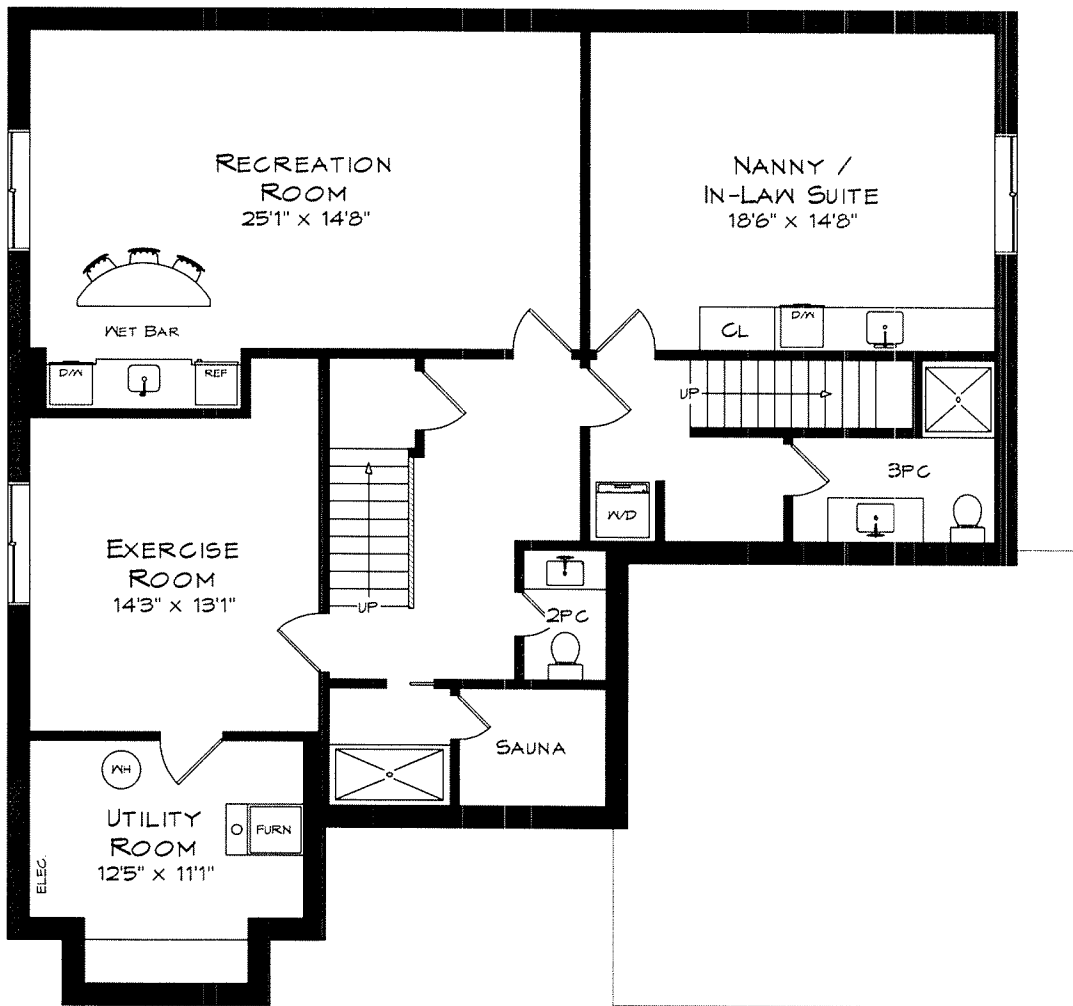

1479 DEVON ROAD

LOWER LEVEL

Note: Measurements may not be 100% accurate and should be used as a guideline only. E&OE
April - 2014

DGR 905-808-0241
info@dgrplan.ca