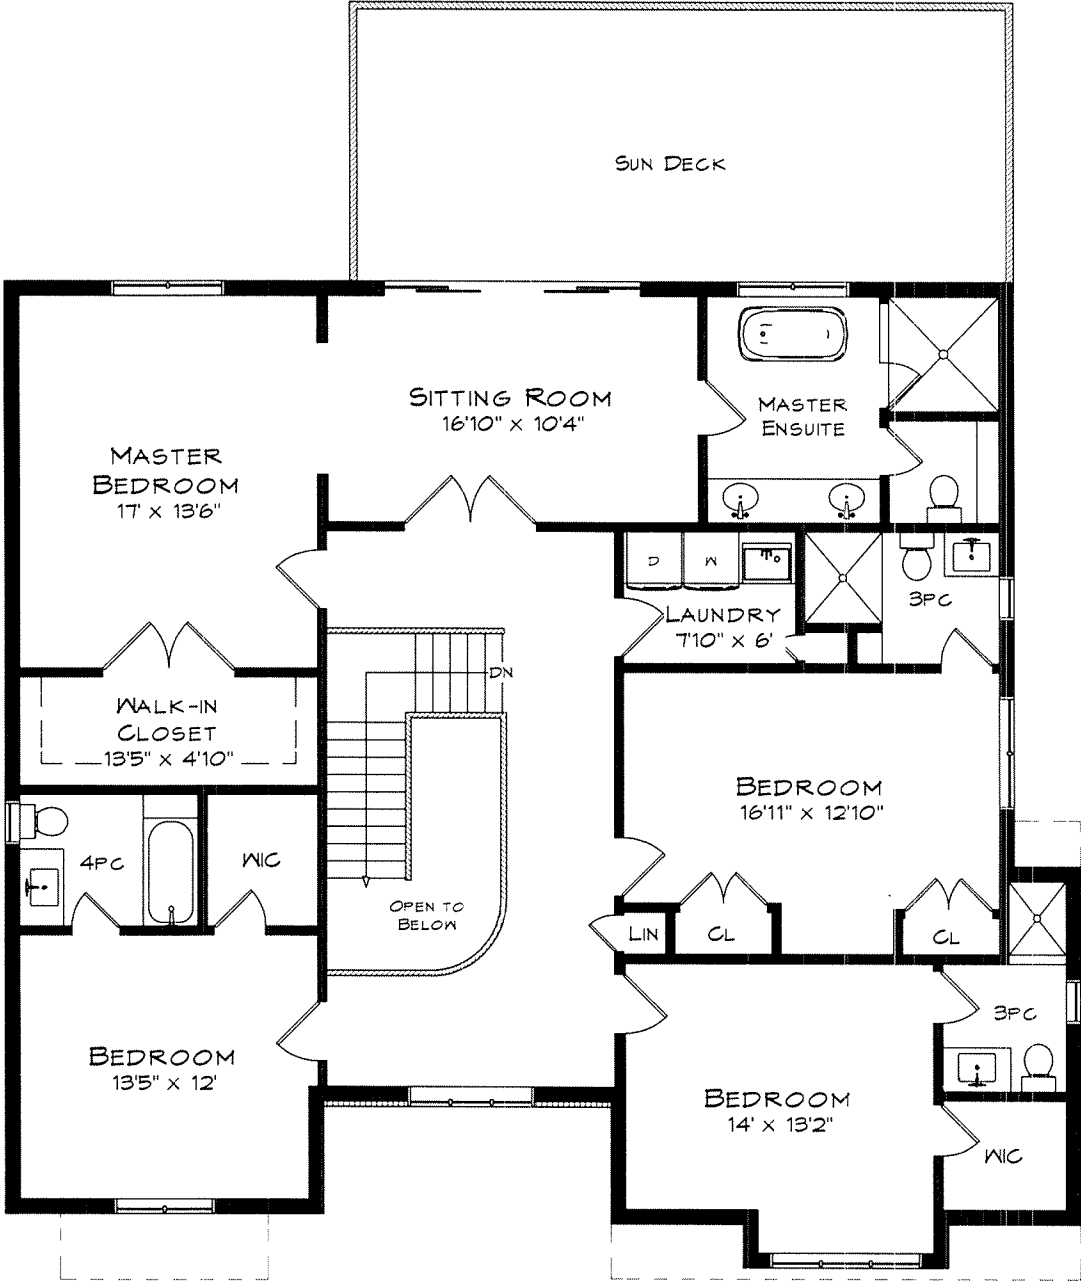

1479 DEVON ROAD

Note: Measurements may not be 100% accurate and should be used as a guideline only. E&OE
April - 2014

DGR 905-808-0241
info@dgrplan.ca

1479 DEVON ROAD

UPPER LEVEL

Note: Measurements may not be 100% accurate and should be used as a guideline only. E&OE
 April - 2014