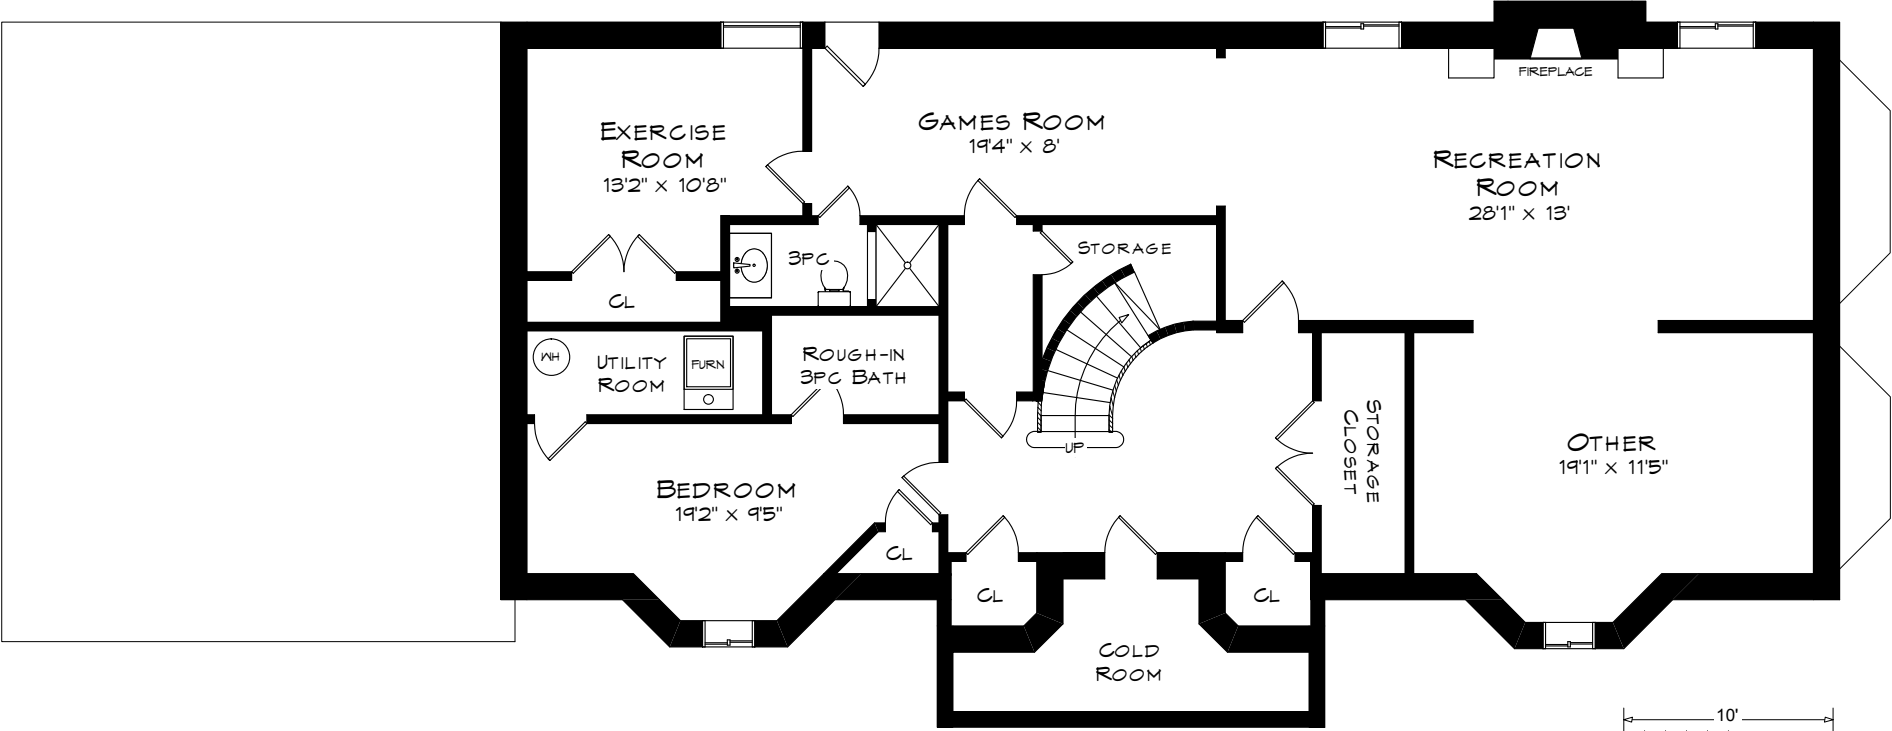

1325 INDIAN GROVE

LOWER LEVEL
1,922 SQUARE FEET