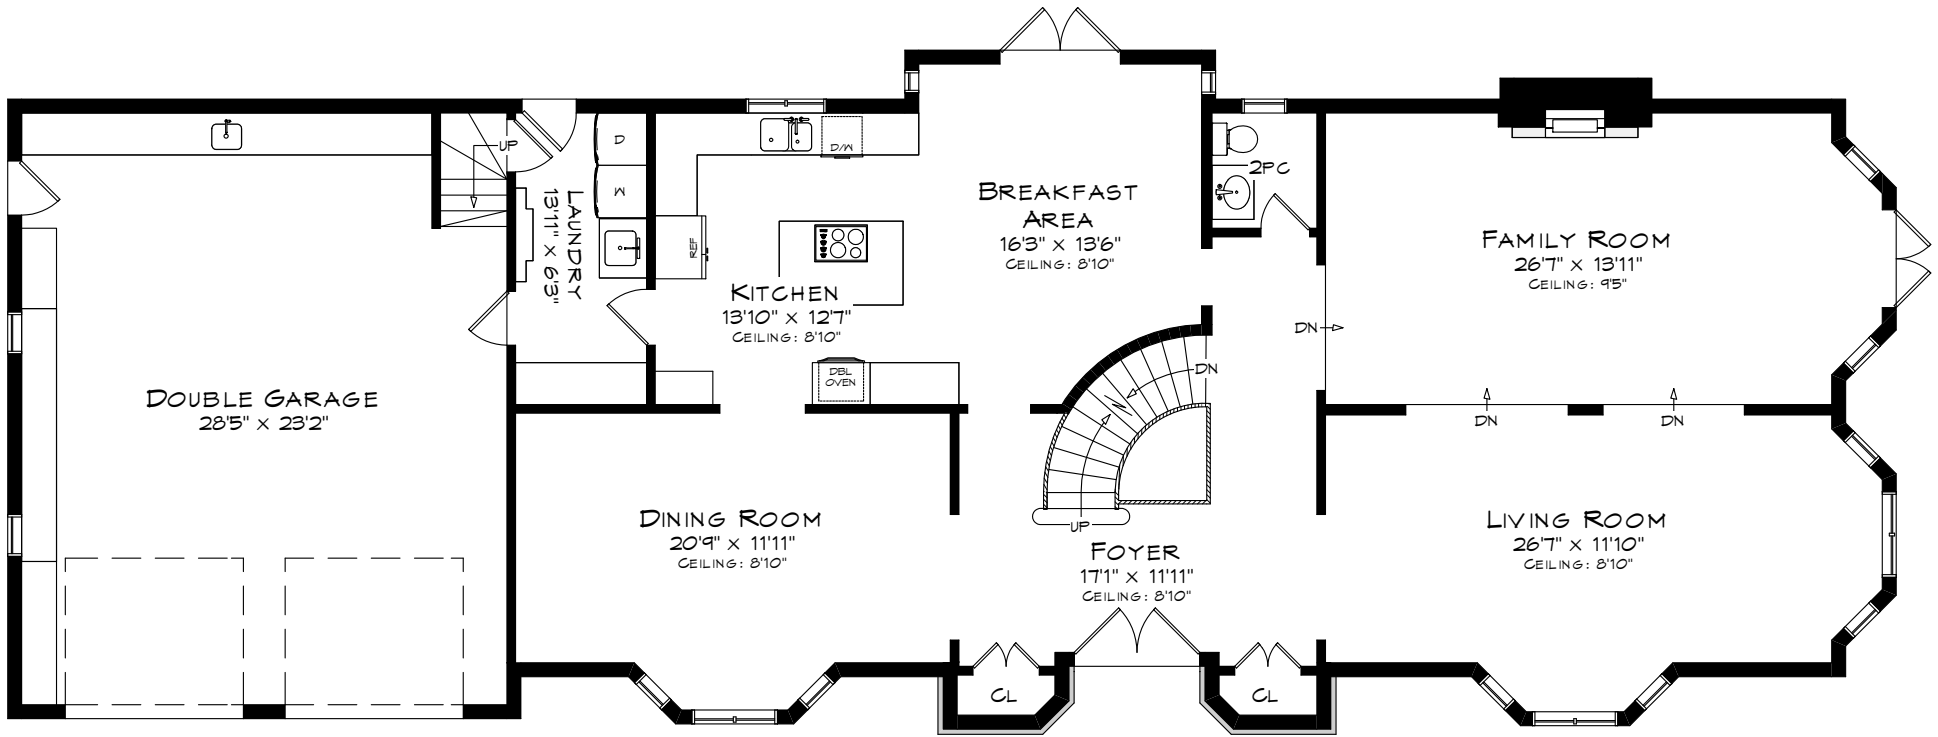

# 1325 INDIAN GROVE

TOTAL SQUARE FOOTAGE  
6,219 SQ.FT.

GARAGE  
686 SQUARE FEET

MAIN LEVEL  
1,933 SQUARE FEET

Measurements may not be 100% accurate  
and should be used as a guideline only.  
January - 2019

# 1325 INDIAN GROVE

UPPER LEVEL  
2,364 SQUARE FEET

Measurements may not be 100% accurate  
and should be used as a guideline only.  
January - 2019

# 1325 INDIAN GROVE

LOWER LEVEL  
1,922 SQUARE FEET

Measurements may not be 100% accurate  
and should be used as a guideline only.  
January - 2019