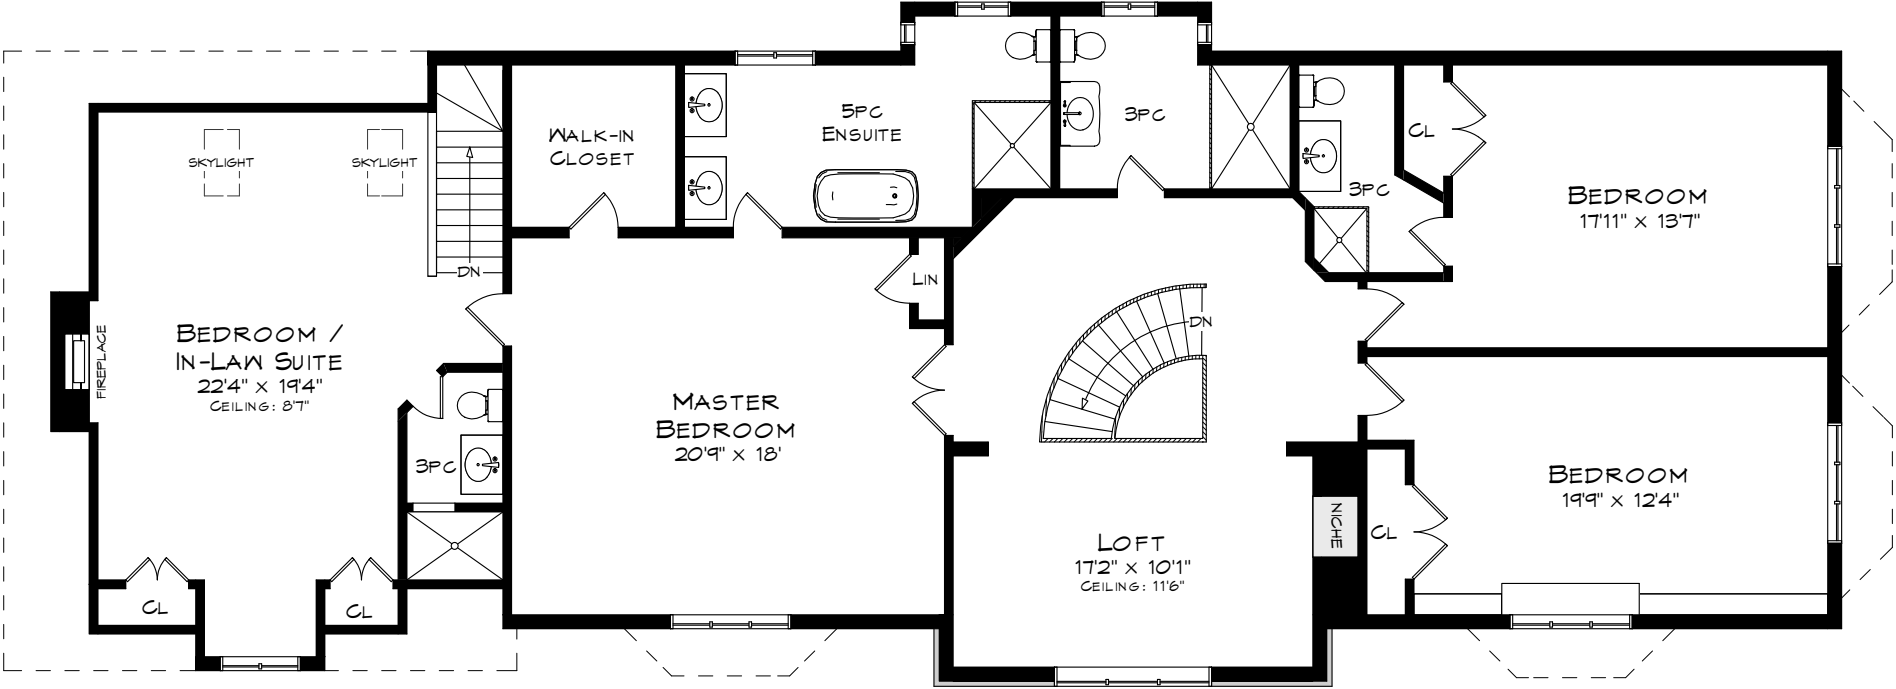

1325 INDIAN GROVE

UPPER LEVEL
2,364 SQUARE FEET