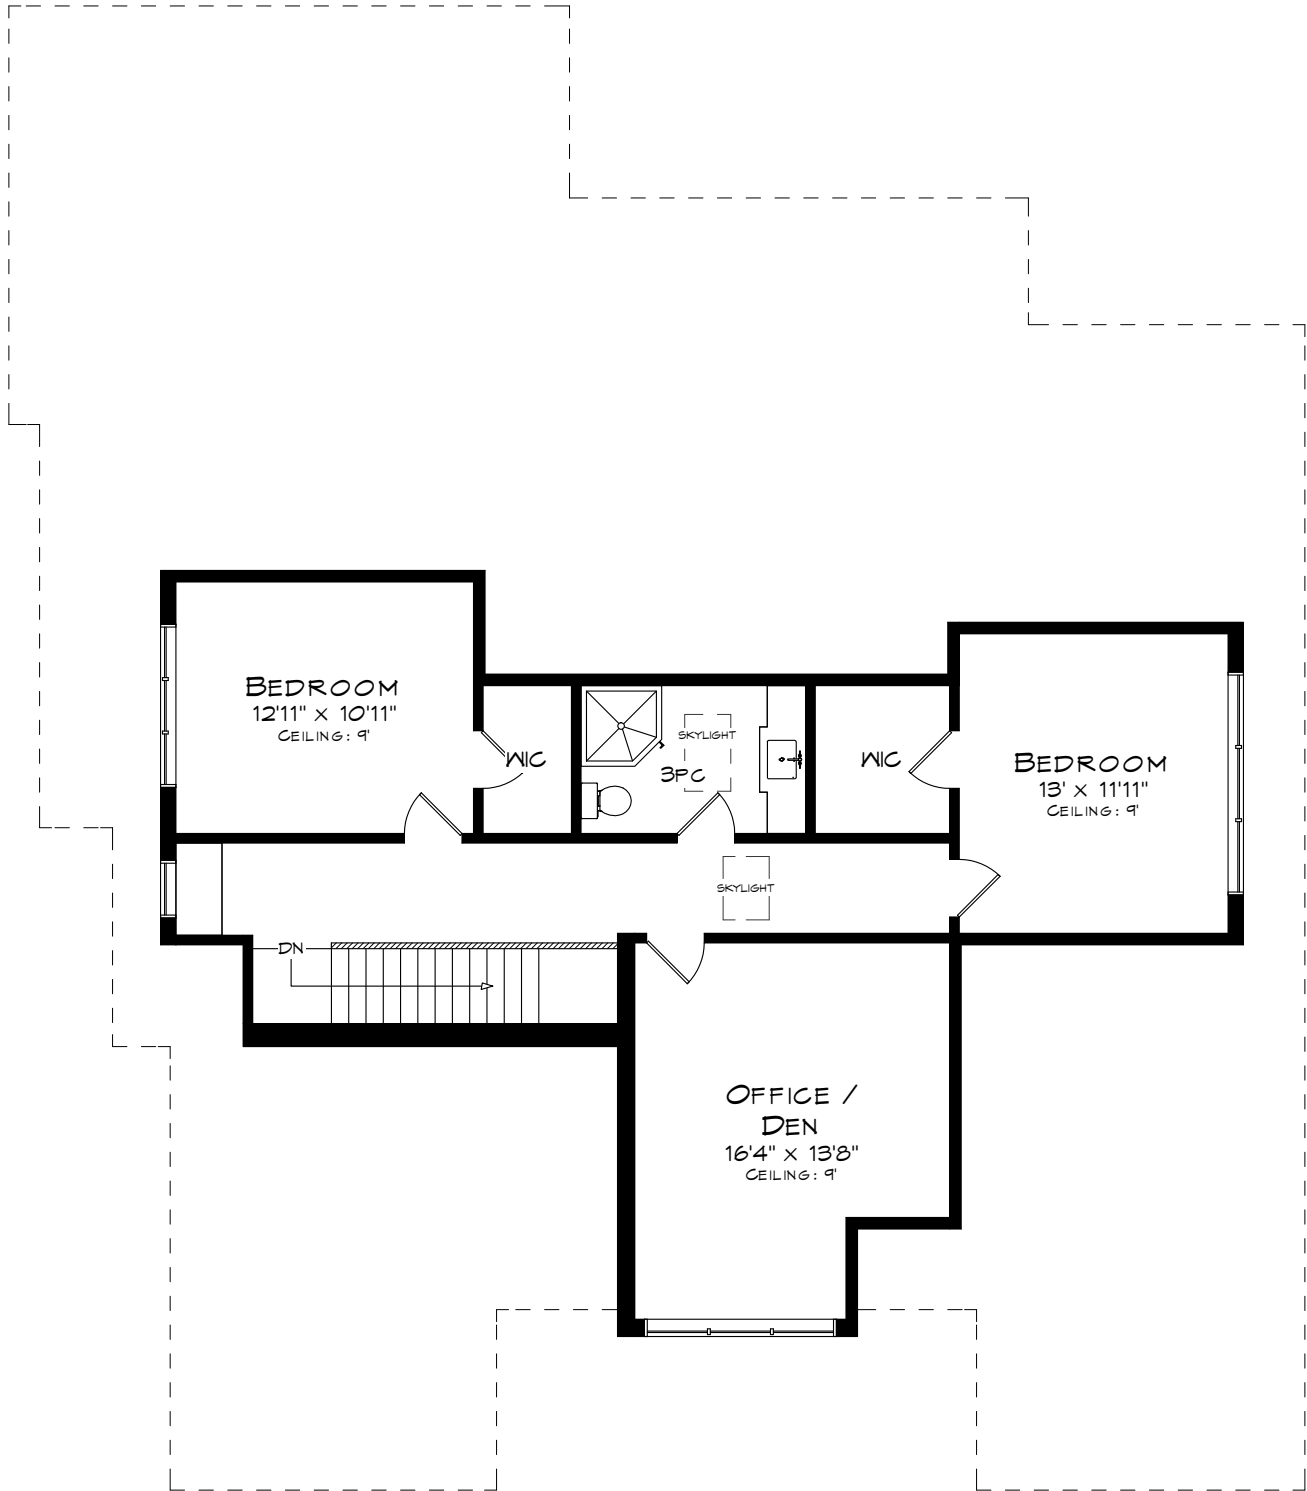

269 GLOUCESTER AVENUE

TOTAL SQUARE FOOTAGE
5,723 SQ.FT.

MAIN LEVEL
2,928 SQUARE FEET

Measurements may not be 100% accurate
and should be used as a guideline only.
October - 2018

269 GLOUCESTER AVENUE

UPPER LEVEL
949 SQUARE FEET

Measurements may not be 100% accurate
and should be used as a guideline only.
October - 2018

269 GLOUCESTER AVENUE

Measurements may not be 100% accurate and should be used as a guideline only.
October - 2018

LOWER LEVEL
1,846 SQUARE FEET

GARAGE
1,028 SQUARE FEET