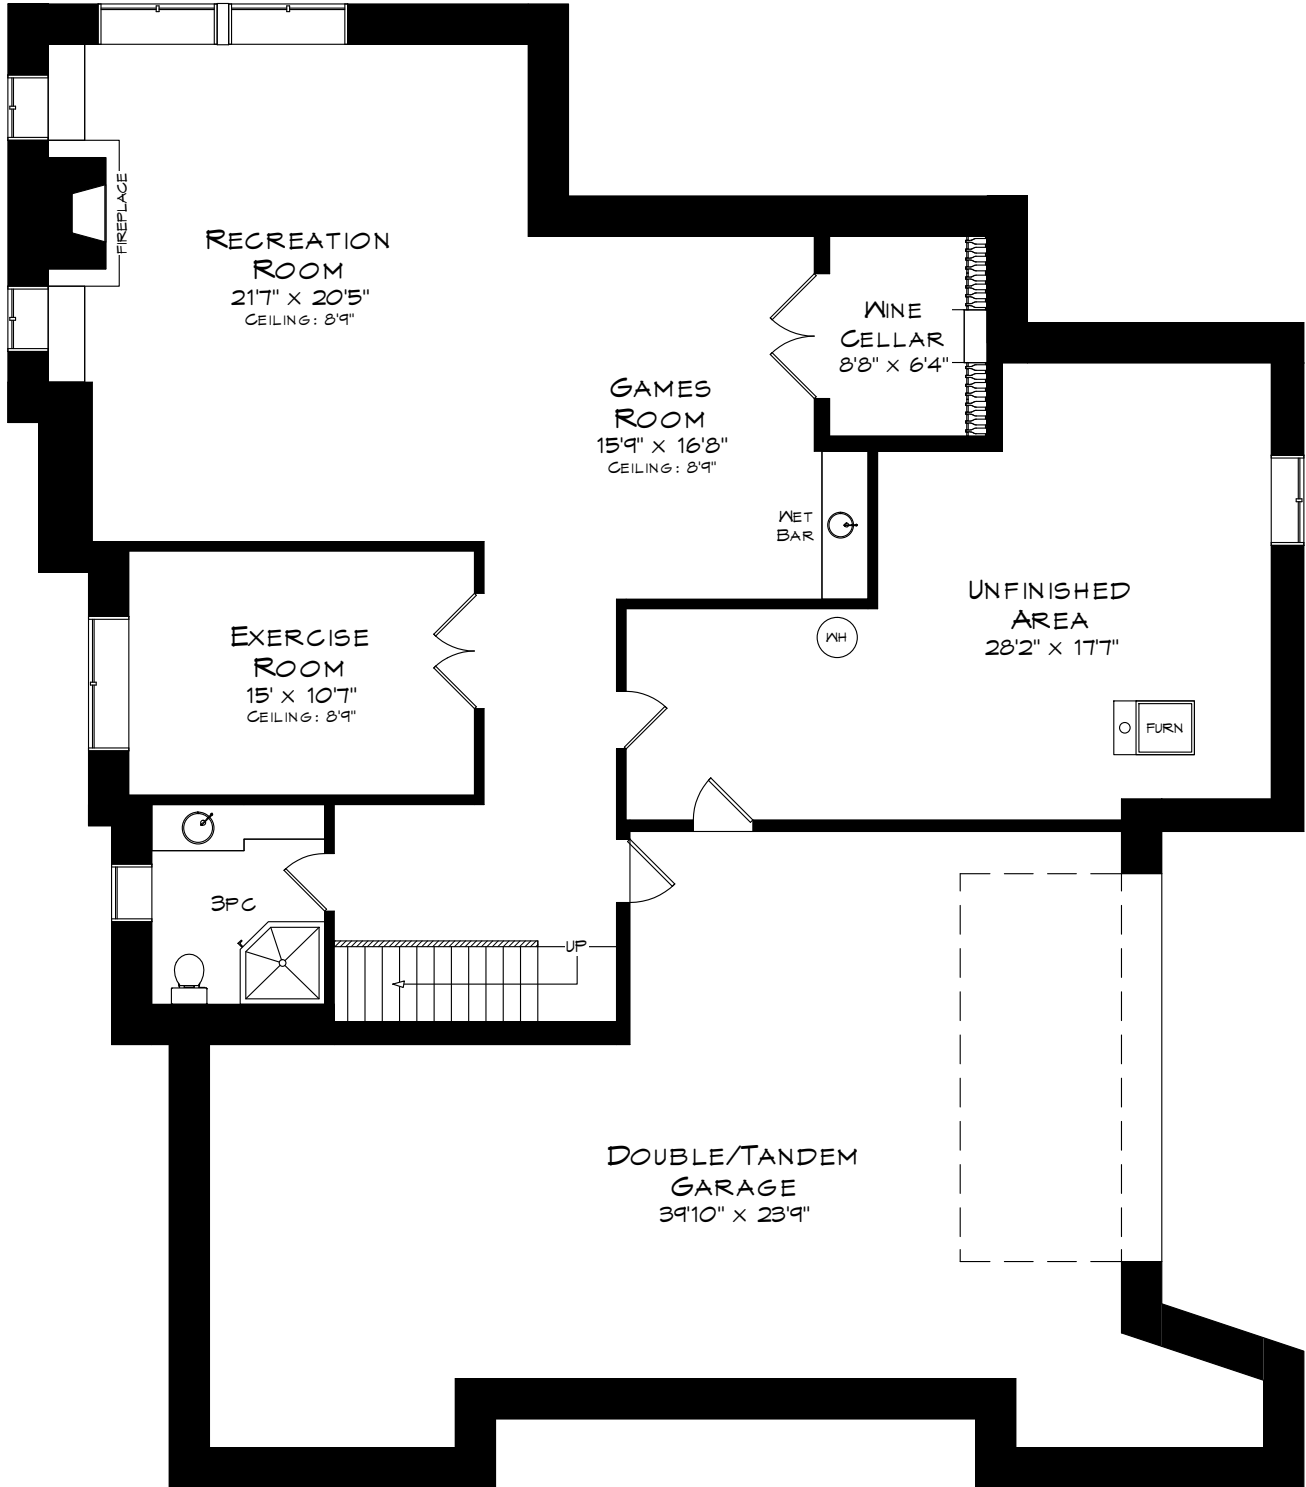

269 GLOUCESTER AVENUE

TOTAL SQUARE FOOTAGE
5,723 SQ.FT.

MAIN LEVEL
2,928 SQUARE FEET

Measurements may not be 100% accurate
and should be used as a guideline only.
October - 2018

269 GLOUCESTER AVENUE

UPPER LEVEL
949 SQUARE FEET

Measurements may not be 100% accurate
and should be used as a guideline only.
October - 2018

269 GLOUCESTER AVENUE

Measurements may not be 100% accurate and should be used as a guideline only.
October - 2018

LOWER LEVEL
1,846 SQUARE FEET

GARAGE
1,028 SQUARE FEET