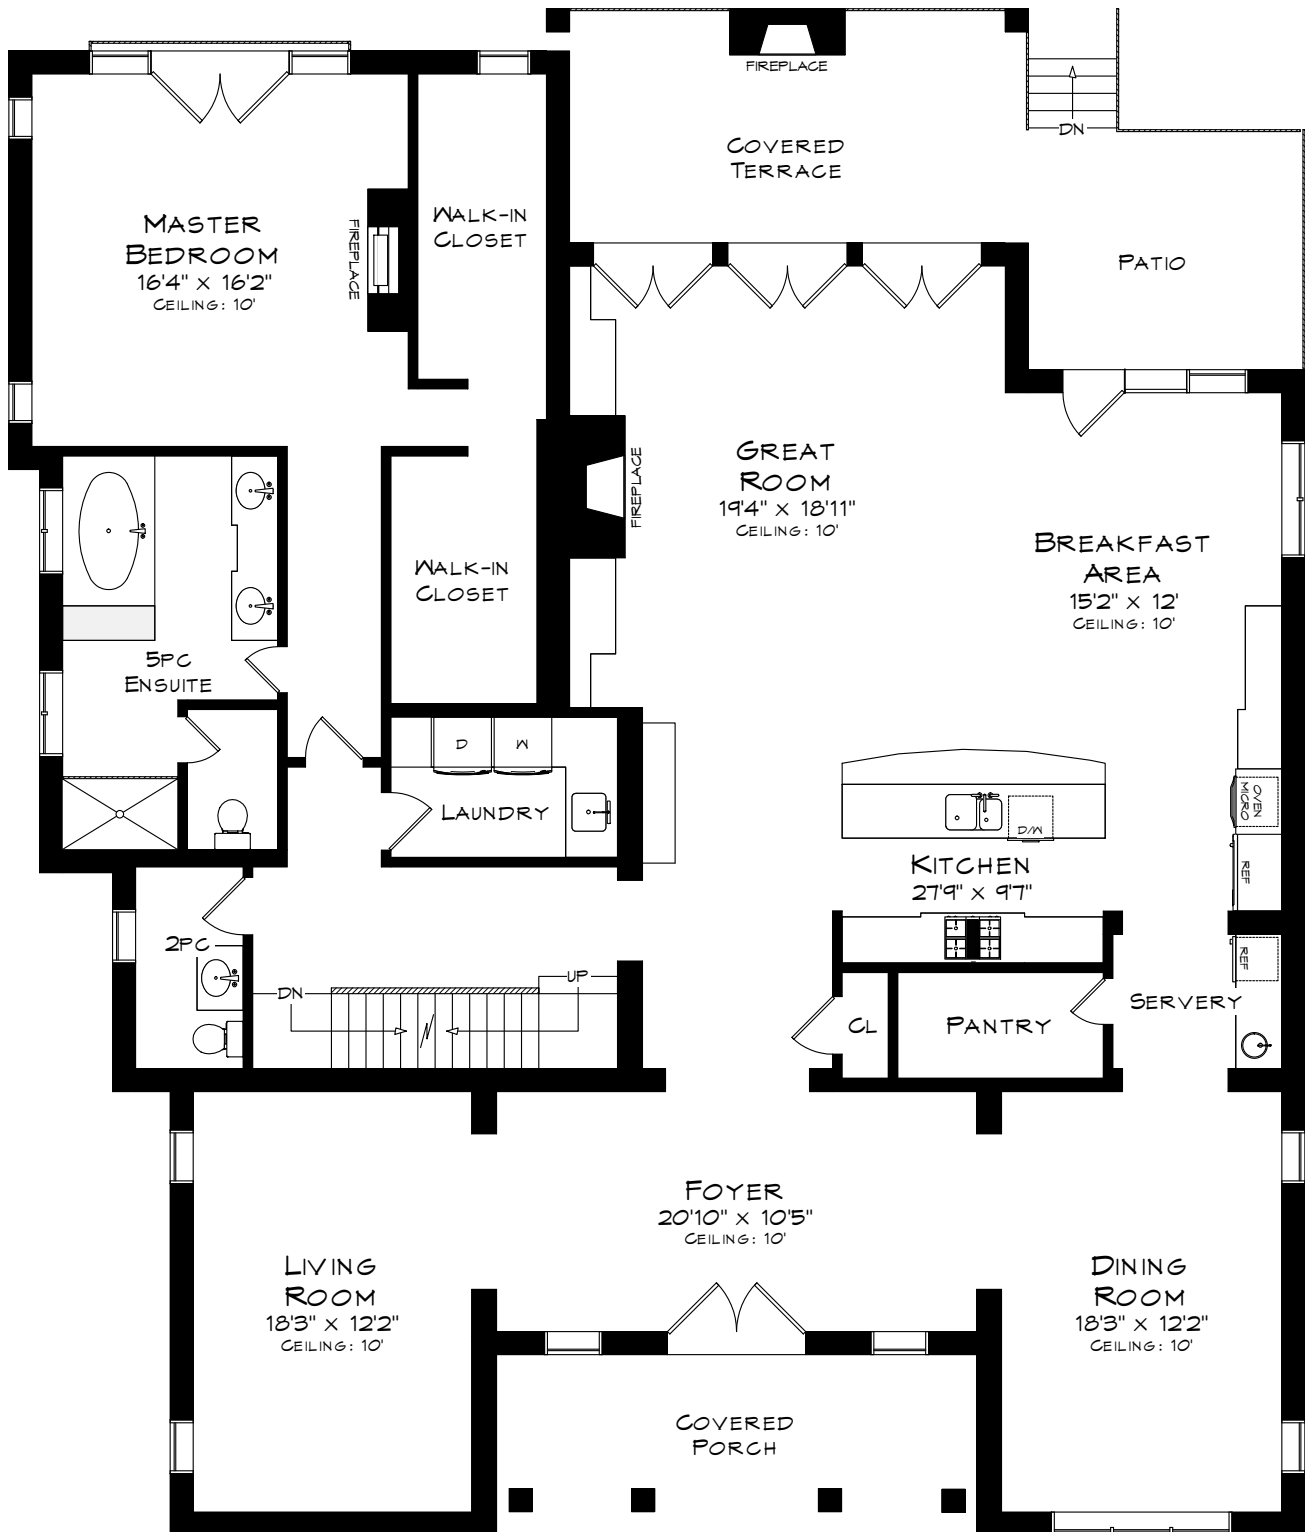

269 GLOUCESTER AVENUE

TOTAL SQUARE FOOTAGE
5,723 SQ.FT.

MAIN LEVEL
2,928 SQUARE FEET

Measurements may not be 100% accurate
and should be used as a guideline only.
October - 2018

269 GLOUCESTER AVENUE

UPPER LEVEL
949 SQUARE FEET

Measurements may not be 100% accurate
and should be used as a guideline only.
October - 2018

269 GLOUCESTER AVENUE

Measurements may not be 100% accurate and should be used as a guideline only.
October - 2018

LOWER LEVEL
1,846 SQUARE FEET

GARAGE
1,028 SQUARE FEET