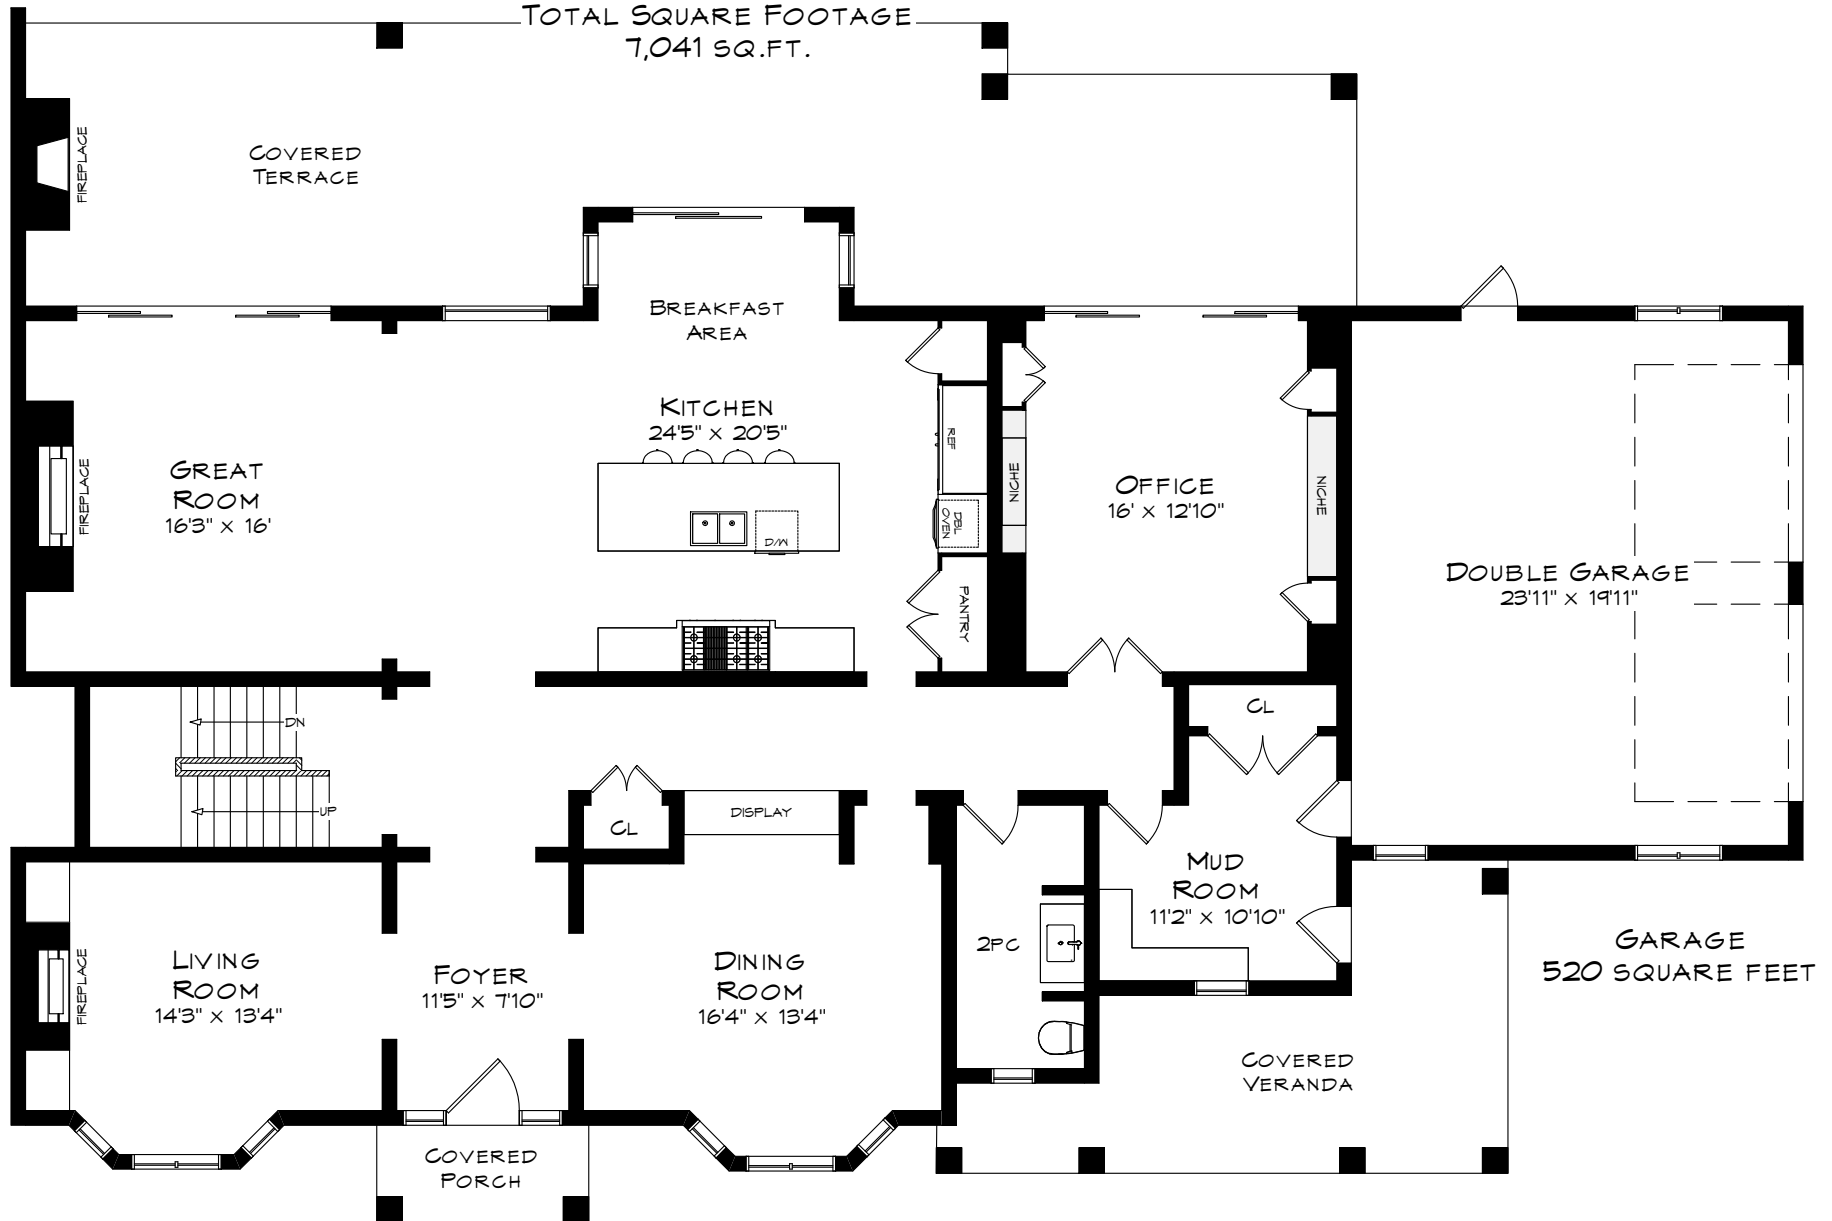

217 DUNWOODY DRIVE

TOTAL SQUARE FOOTAGE
7,041 SQ.FT.

10'
Measurements may not be 100% accurate
and should be used as a guideline only.
October - 2018

MAIN LEVEL
2,267 SQUARE FEET
CEILINGS: 10'

217 DUNWOODY DRIVE

UPPER LEVEL
 2,250 SQUARE FEET
 CEILINGS: 10'

Measurements may not be 100% accurate
 and should be used as a guideline only.
 October - 2018

217 DUNWOODY DRIVE

Measurements may not be 100% accurate
and should be used as a guideline only.
October - 2018

LOWER LEVEL
2,524 SQUARE FEET
CEILINGS: 8'9"