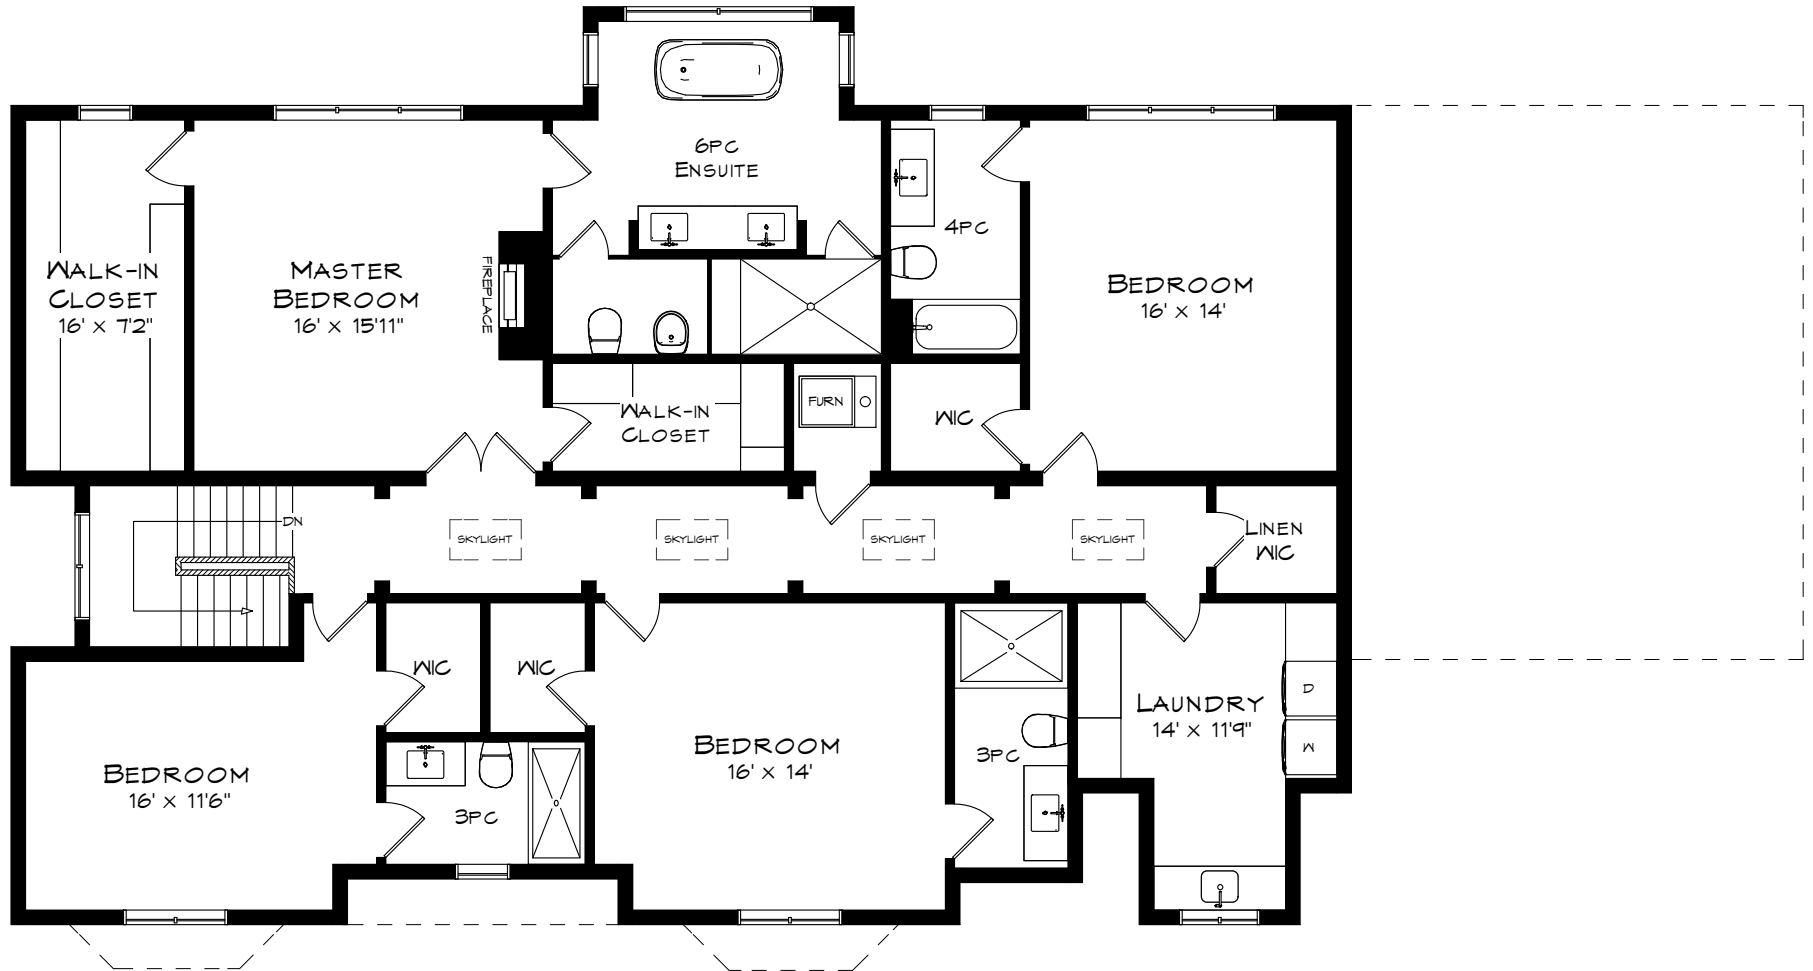

217 DUNWOODY DRIVE

TOTAL SQUARE FOOTAGE
7,041 SQ.FT.

10'
Measurements may not be 100% accurate
and should be used as a guideline only.
October - 2018

MAIN LEVEL
2,267 SQUARE FEET
CEILINGS: 10'

217 DUNWOODY DRIVE

UPPER LEVEL
 2,250 SQUARE FEET
 CEILINGS: 10'

Measurements may not be 100% accurate
 and should be used as a guideline only.
 October - 2018

217 DUNWOODY DRIVE

Measurements may not be 100% accurate
and should be used as a guideline only.
October - 2018

LOWER LEVEL
2,524 SQUARE FEET
CEILINGS: 8'9"