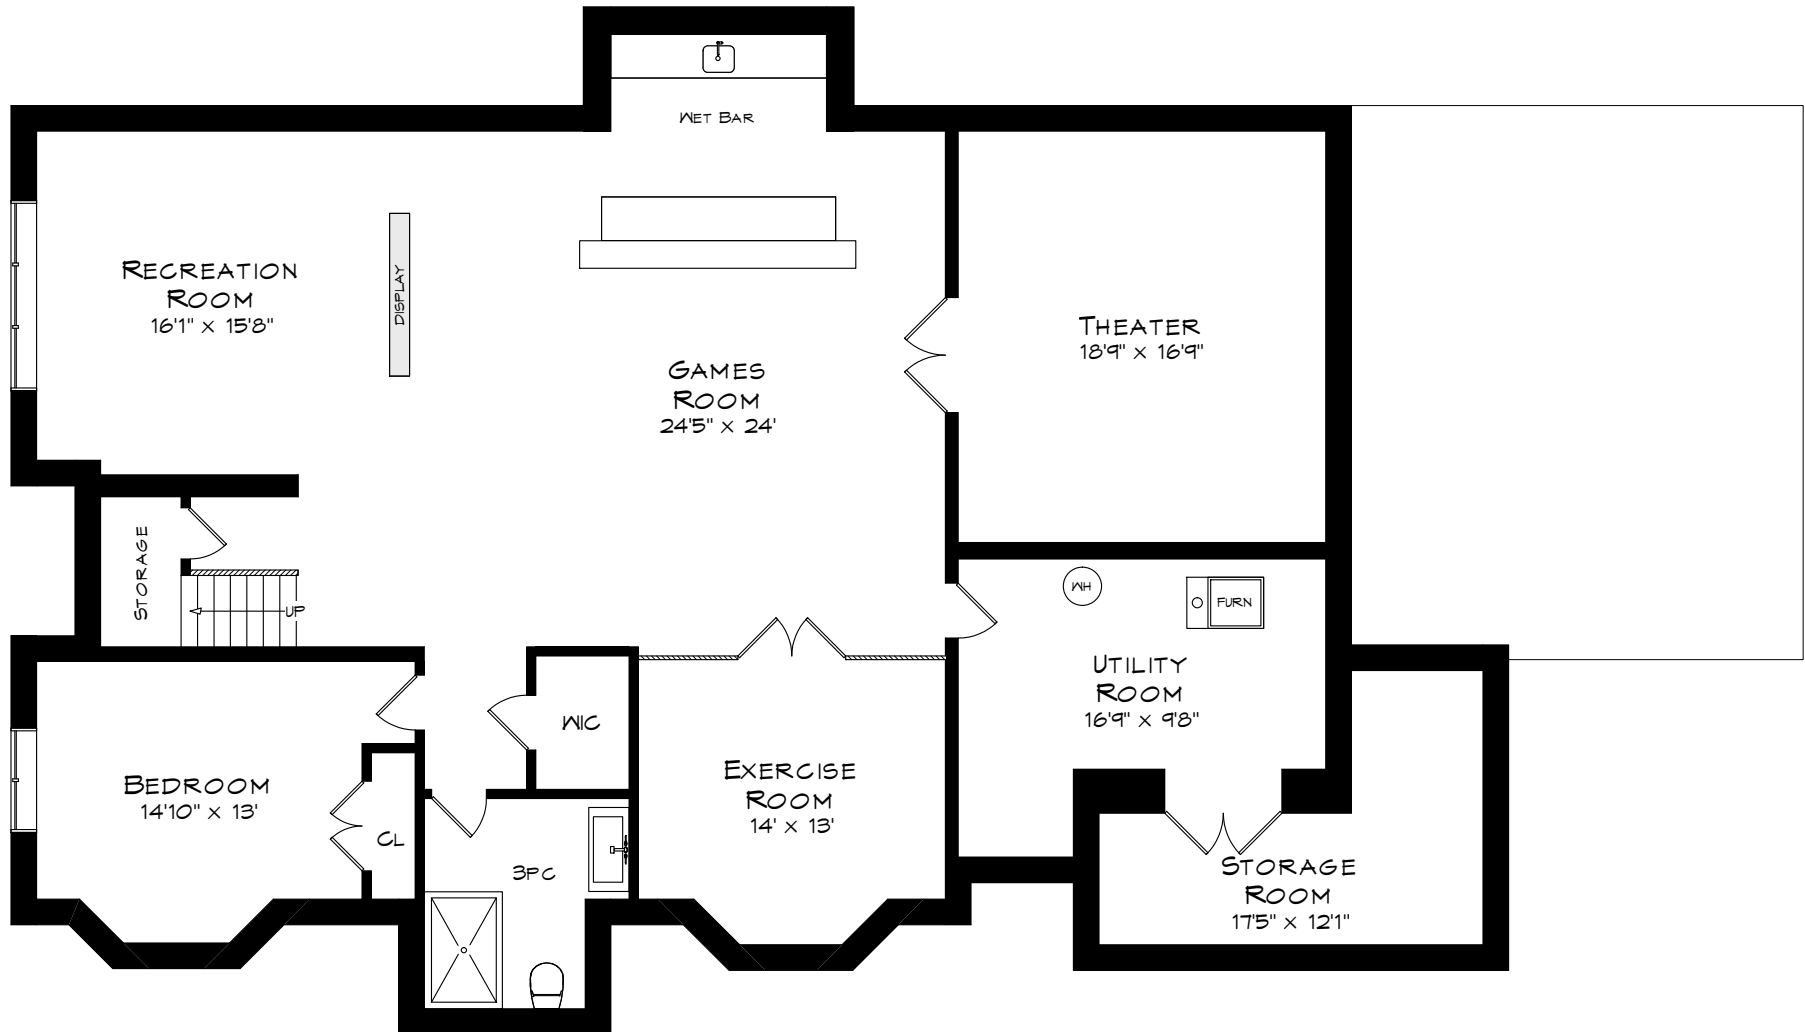

217 DUNWOODY DRIVE

TOTAL SQUARE FOOTAGE
7,041 SQ.FT.

10'
Measurements may not be 100% accurate
and should be used as a guideline only.
October - 2018

MAIN LEVEL
2,267 SQUARE FEET
CEILINGS: 10'

217 DUNWOODY DRIVE

UPPER LEVEL
 2,250 SQUARE FEET
 CEILINGS: 10'

Measurements may not be 100% accurate
 and should be used as a guideline only.
 October - 2018

217 DUNWOODY DRIVE

Measurements may not be 100% accurate
and should be used as a guideline only.
October - 2018

LOWER LEVEL
2,524 SQUARE FEET
CEILINGS: 8'9"