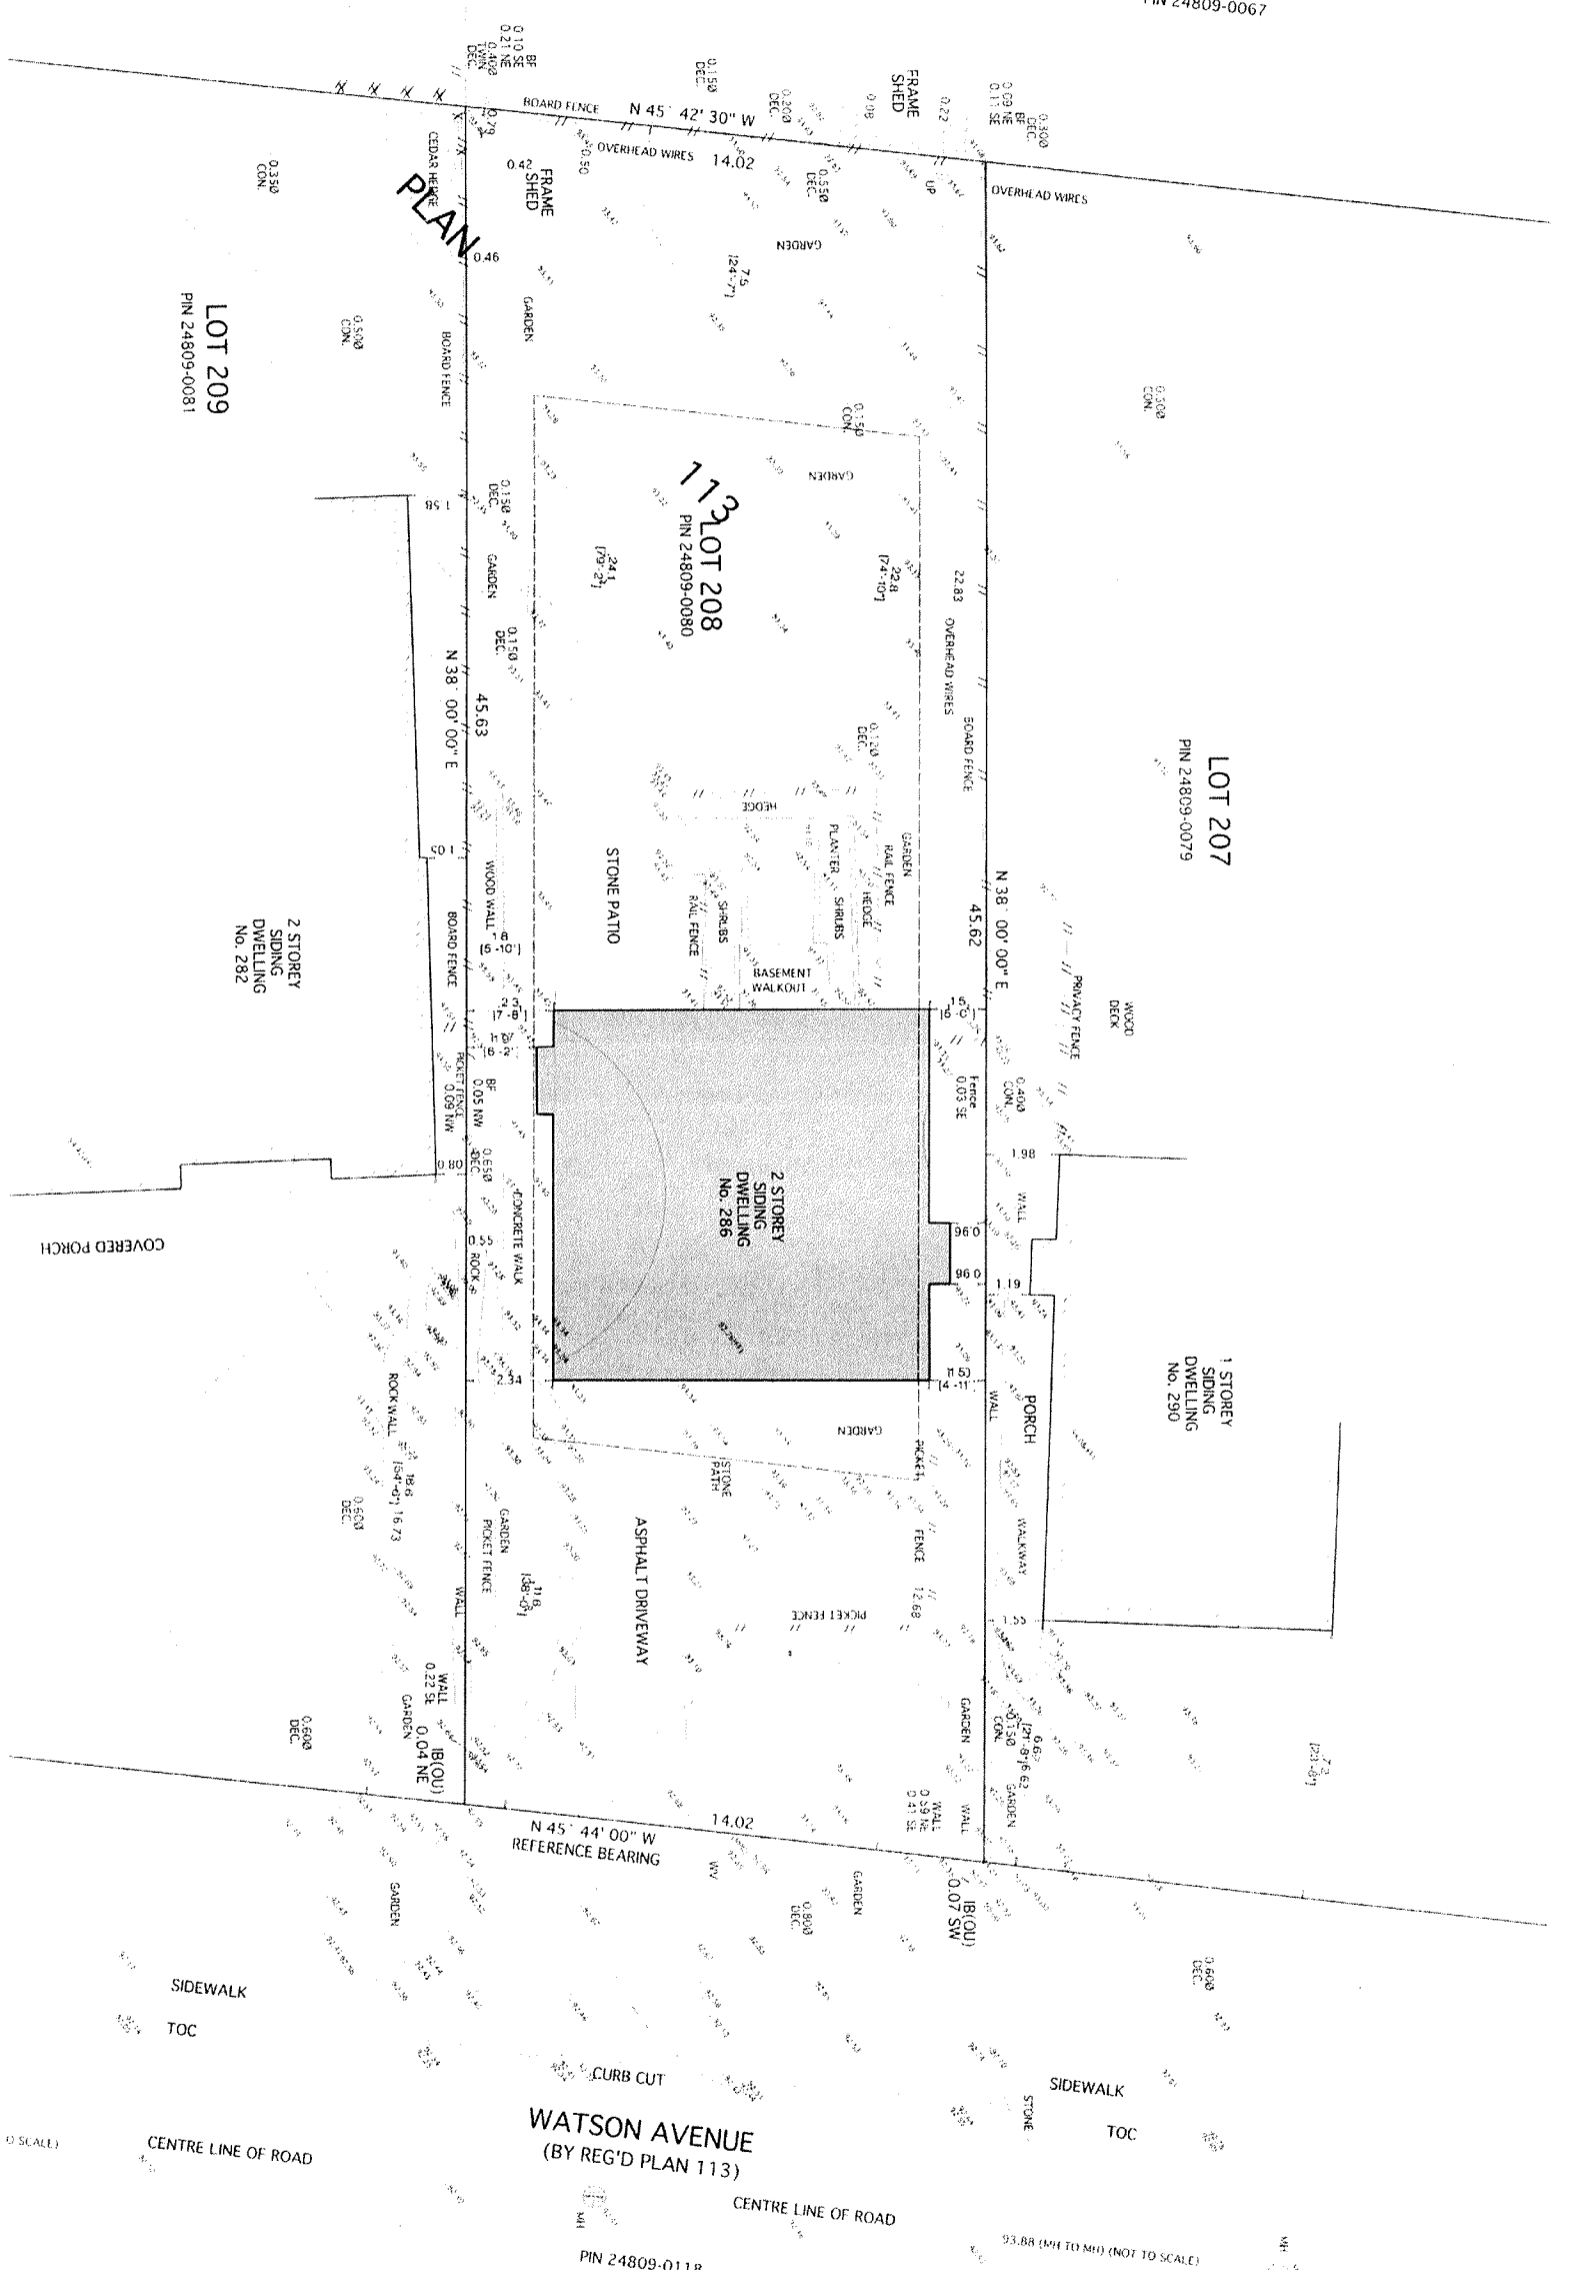

REG'D LOT 160  
PIN 24809-0069

LOT 161  
PIN 24809-0068

LOT 162  
PIN 24809-0067

LOT 209  
PIN 24809-0081

LOT 207  
PIN 24809-0079

LOT 208  
PIN 24809-0080

2 STOREY  
SIDING  
DWELLING  
No. 286

1 STOREY  
SIDING  
DWELLING  
No. 290

2 STOREY  
SIDING  
DWELLING  
No. 282

WATSON AVENUE  
(BY REG'D PLAN 113)

PIN 24809-0118

0 SCALE)