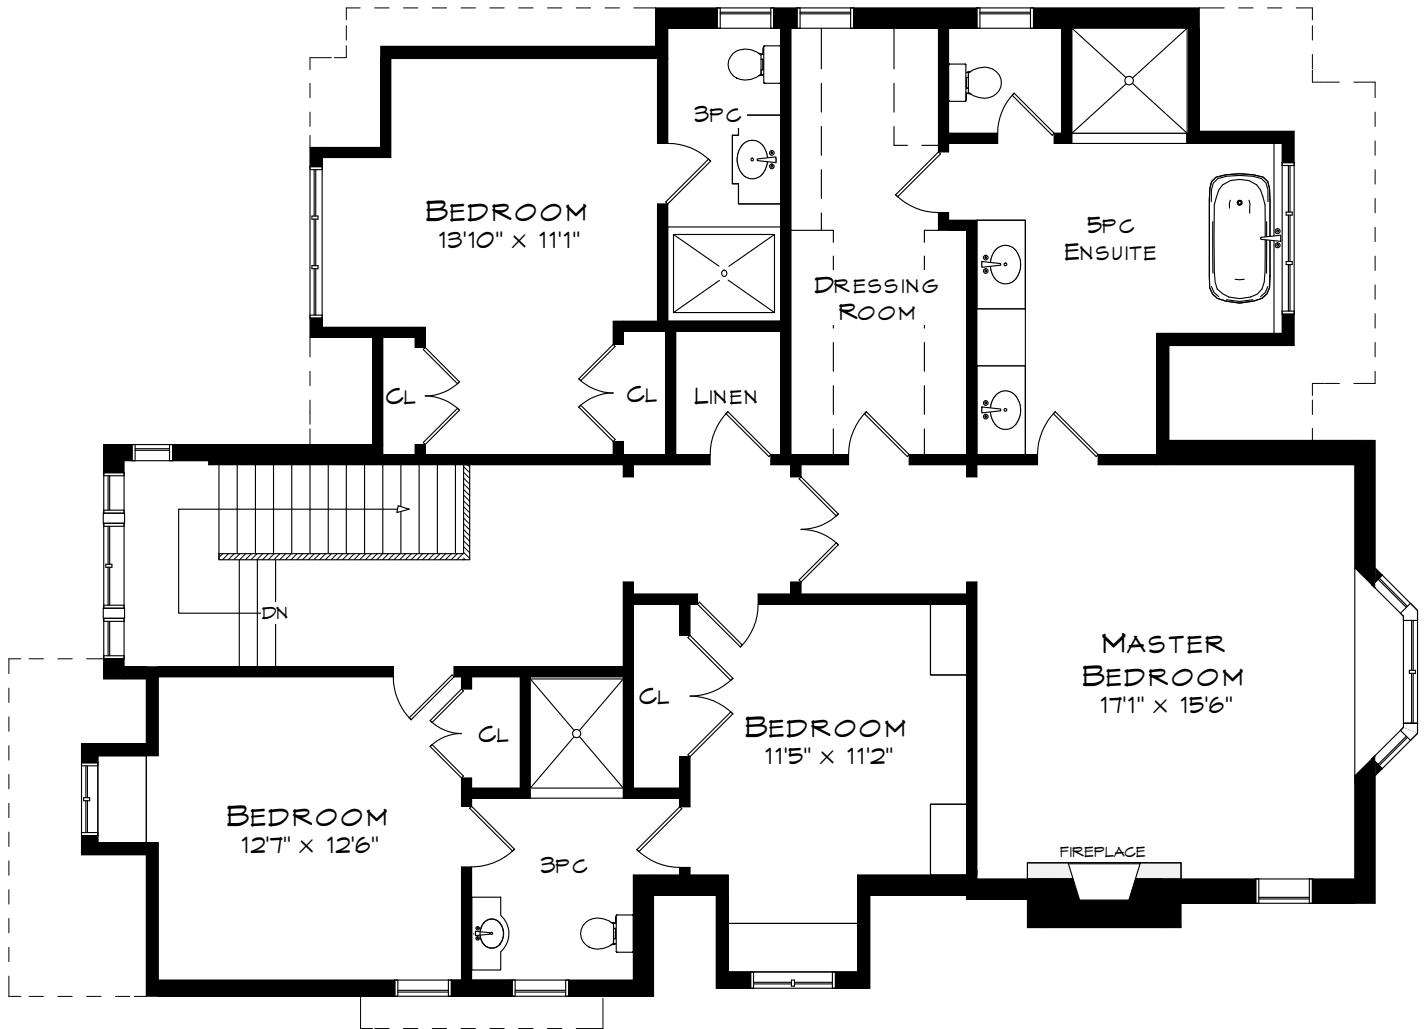

# 11 PARK AVENUE

TOTAL SQUARE FOOTAGE  
5,583 SQ.FT.

MAIN LEVEL  
1,921 SQUARE FEET  
CEILING: 9'5"

Measurements may not be 100% accurate  
and should be used as a guideline only.  
September - 2018

# 11 PARK AVENUE

UPPER LEVEL  
1,741 SQUARE FEET  
CEILING: 9'

Measurements may not be 100% accurate  
and should be used as a guideline only.  
September - 2018

# 11 PARK AVENUE

LOWER LEVEL  
1,921 SQUARE FEET

Measurements may not be 100% accurate  
and should be used as a guideline only.  
September - 2018