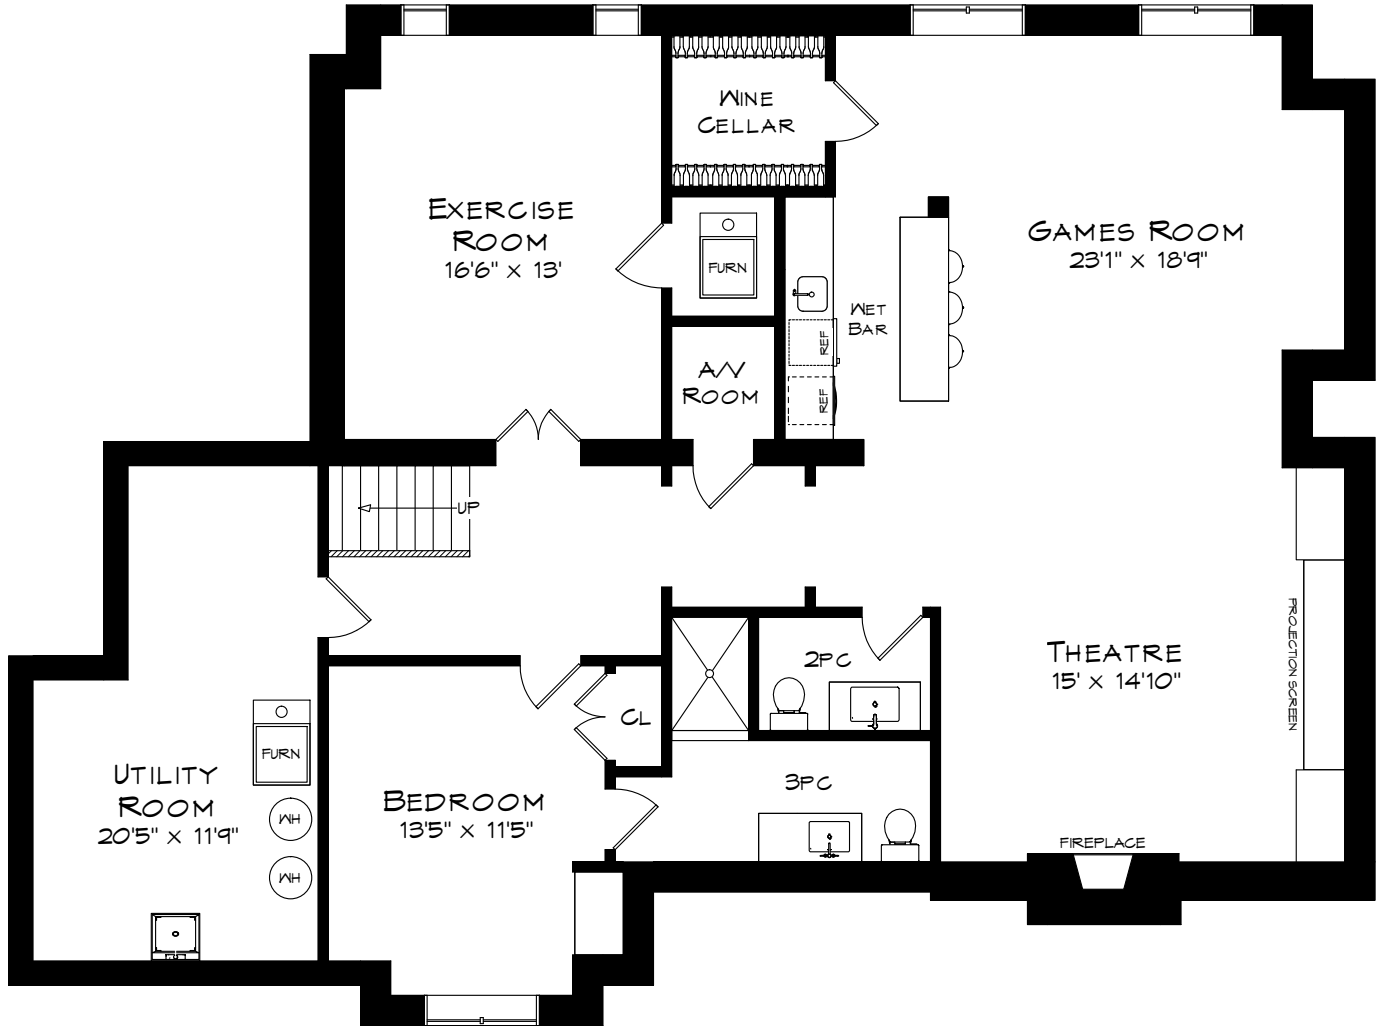

# 11 PARK AVENUE

TOTAL SQUARE FOOTAGE  
5,583 SQ.FT.

MAIN LEVEL  
1,921 SQUARE FEET  
CEILING: 9'5"

Measurements may not be 100% accurate  
and should be used as a guideline only.  
September - 2018

# 11 PARK AVENUE

UPPER LEVEL  
1,741 SQUARE FEET  
CEILING: 9'

Measurements may not be 100% accurate  
and should be used as a guideline only.  
September - 2018

# 11 PARK AVENUE

LOWER LEVEL  
1,921 SQUARE FEET

Measurements may not be 100% accurate  
and should be used as a guideline only.  
September - 2018