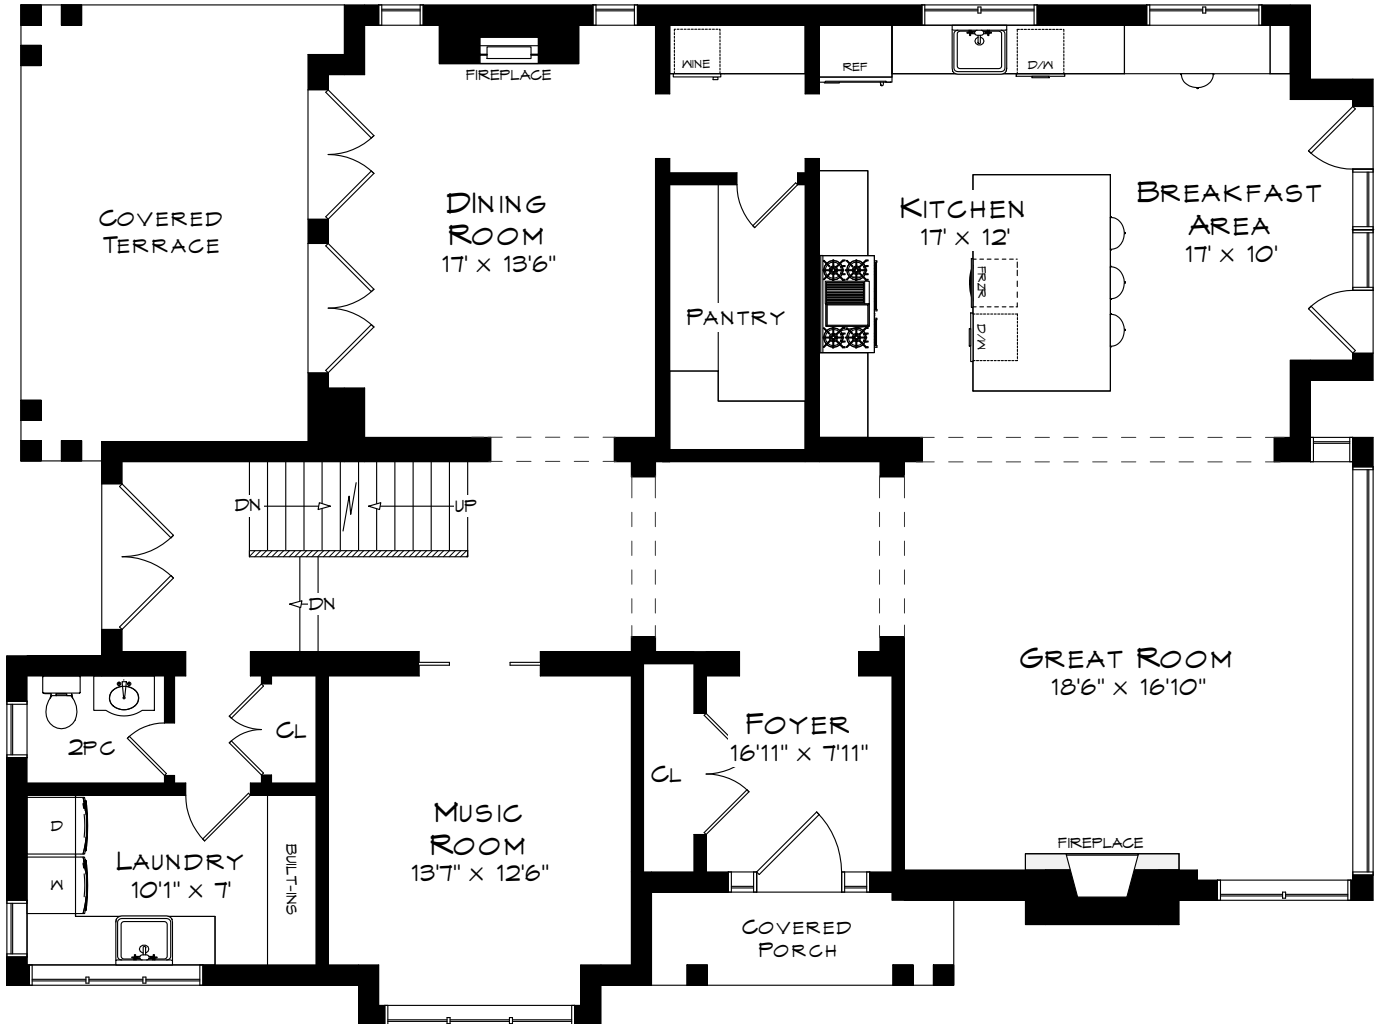

# 11 PARK AVENUE

TOTAL SQUARE FOOTAGE  
5,583 SQ.FT.

MAIN LEVEL  
1,921 SQUARE FEET  
CEILING: 9'5"

Measurements may not be 100% accurate  
and should be used as a guideline only.  
September - 2018

# 11 PARK AVENUE

UPPER LEVEL  
1,741 SQUARE FEET  
CEILING: 9'

Measurements may not be 100% accurate  
and should be used as a guideline only.  
September - 2018

# 11 PARK AVENUE

LOWER LEVEL  
1,921 SQUARE FEET

Measurements may not be 100% accurate  
and should be used as a guideline only.  
September - 2018