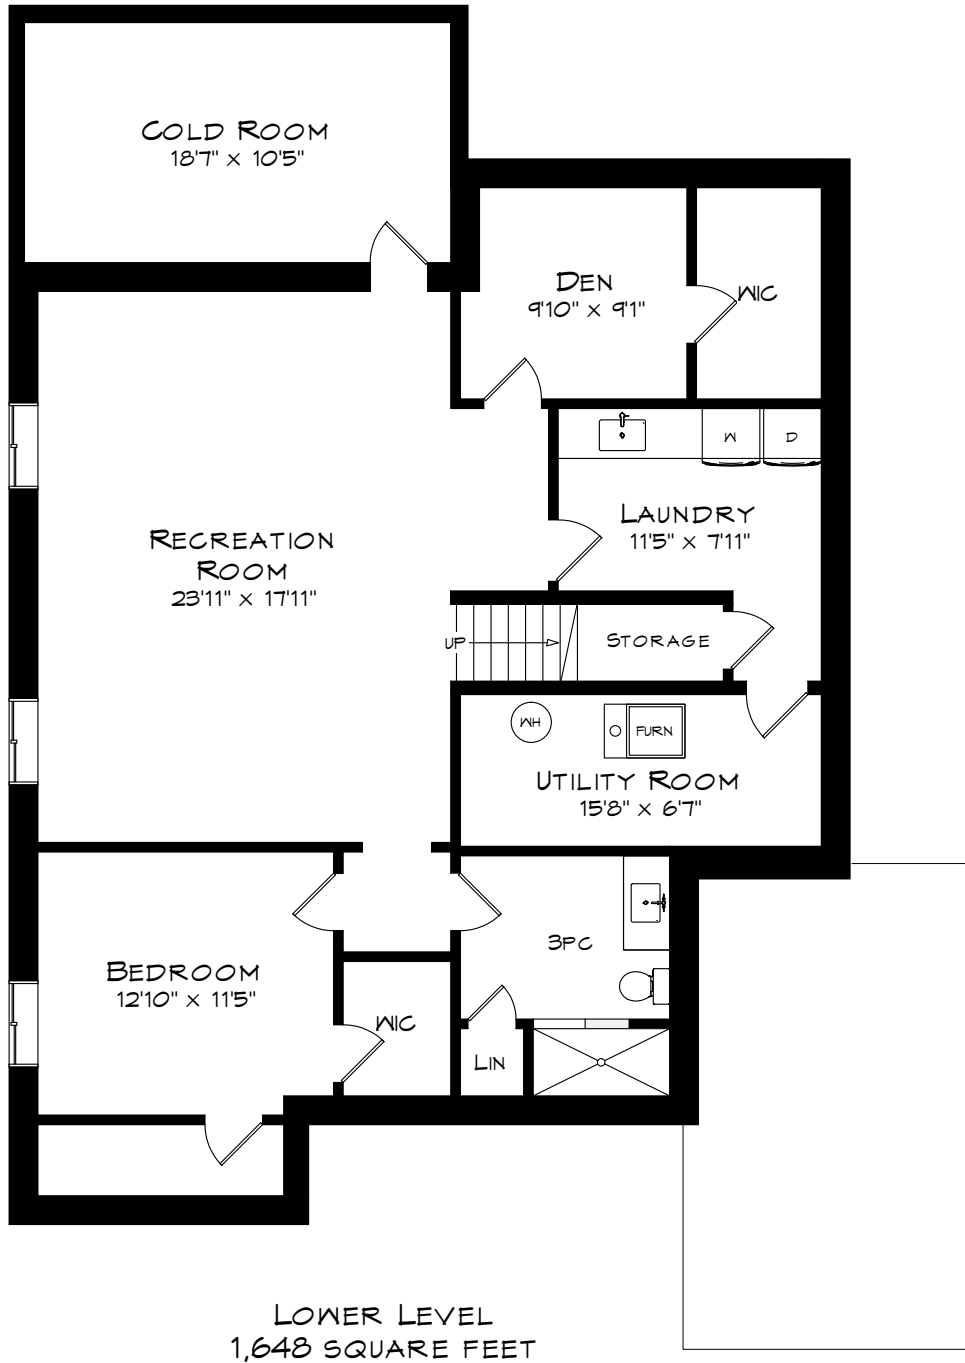

438 MAPLE AVENUE

TOTAL SQUARE FOOTAGE
4,499 SQ.FT.

MAIN LEVEL
1,429 SQUARE FEET
CEILINGS: 10'

GARAGE
256 SQUARE FEET

Measurements may not be 100% accurate
and should be used as a guideline only.
July - 2018

438 MAPLE AVENUE

UPPER LEVEL
1,422 SQUARE FEET
CEILINGS: 10'

Measurements may not be 100% accurate
and should be used as a guideline only.
July - 2018

438 MAPLE AVENUE

Measurements may not be 100% accurate and should be used as a guideline only.
July - 2018