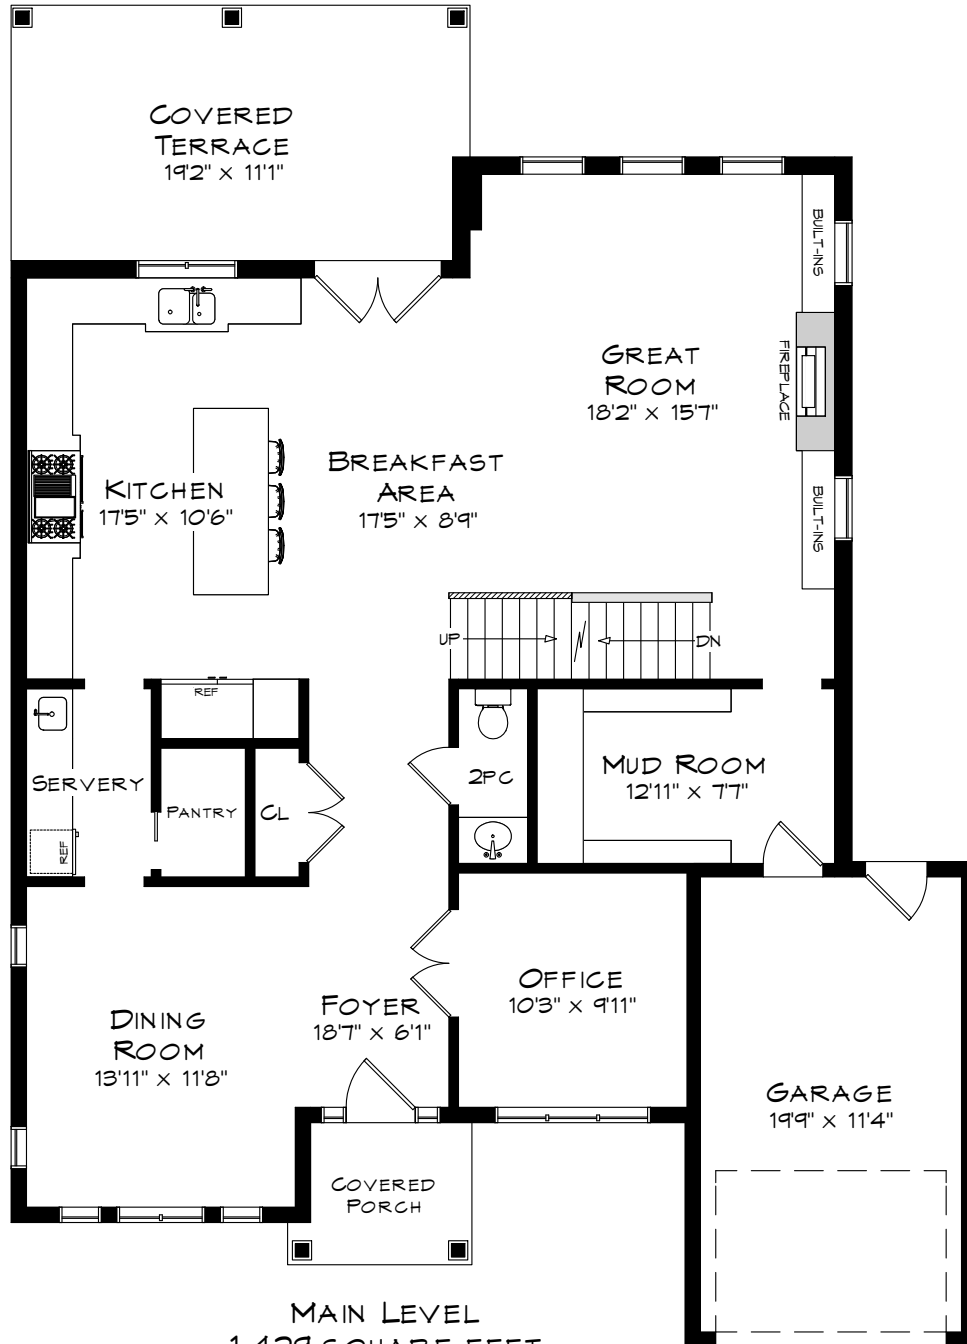

438 MAPLE AVENUE

TOTAL SQUARE FOOTAGE
4,499 SQ.FT.

MAIN LEVEL
1,429 SQUARE FEET
CEILINGS: 10'

GARAGE
256 SQUARE FEET

Measurements may not be 100% accurate
and should be used as a guideline only.
July - 2018

438 MAPLE AVENUE

UPPER LEVEL
1,422 SQUARE FEET
CEILINGS: 10'

Measurements may not be 100% accurate
and should be used as a guideline only.
July - 2018

438 MAPLE AVENUE

Measurements may not be 100% accurate and should be used as a guideline only.
July - 2018