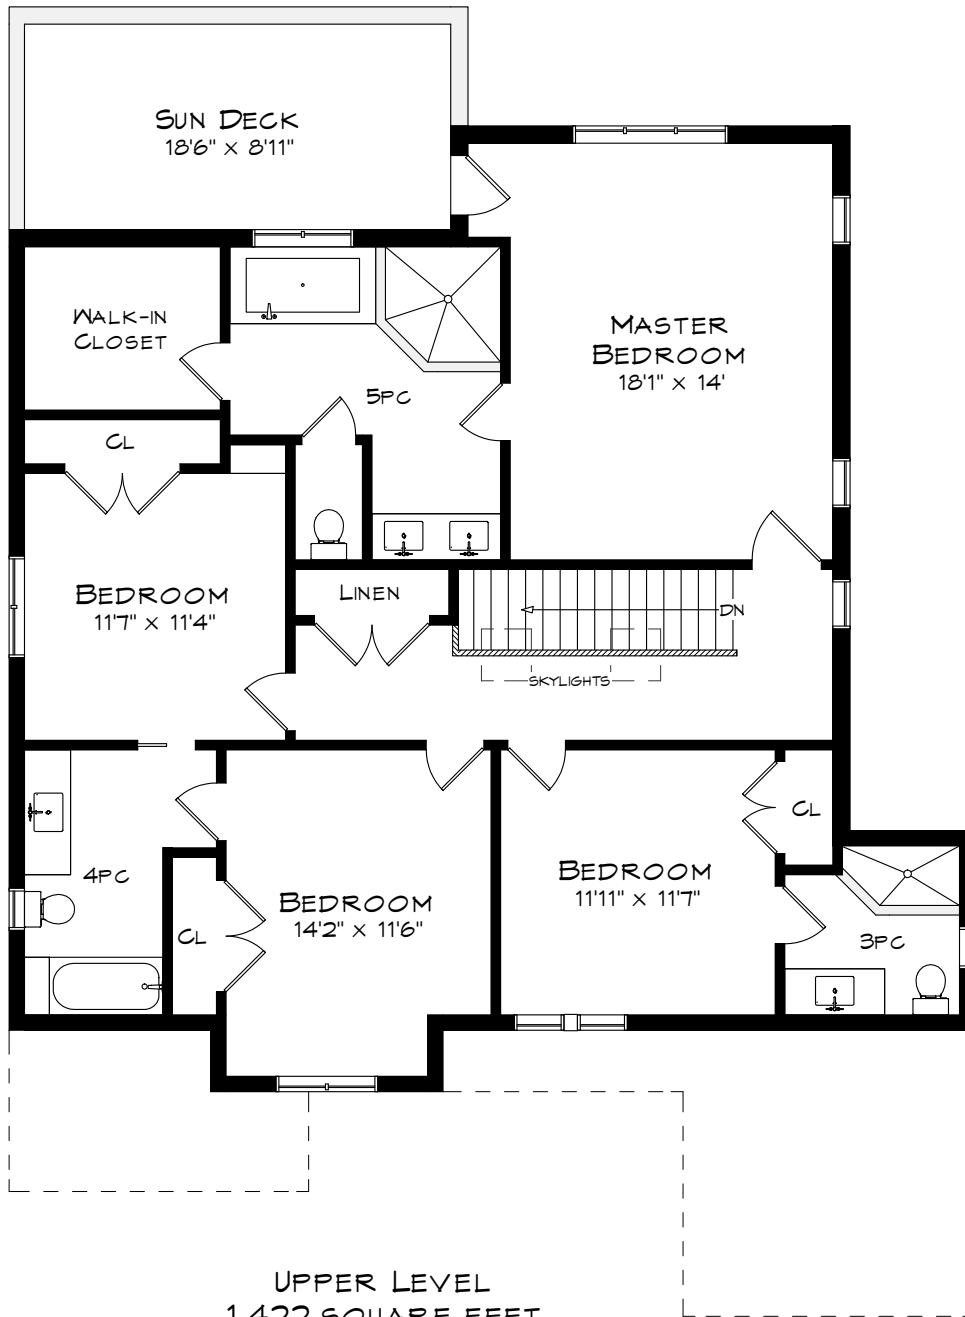

438 MAPLE AVENUE

TOTAL SQUARE FOOTAGE
4,499 SQ.FT.

MAIN LEVEL
1,429 SQUARE FEET
CEILINGS: 10'

GARAGE
256 SQUARE FEET

Measurements may not be 100% accurate
and should be used as a guideline only.
July - 2018

438 MAPLE AVENUE

UPPER LEVEL
1,422 SQUARE FEET
CEILINGS: 10'

Measurements may not be 100% accurate
and should be used as a guideline only.
July - 2018

438 MAPLE AVENUE

Measurements may not be 100% accurate and should be used as a guideline only.
July - 2018