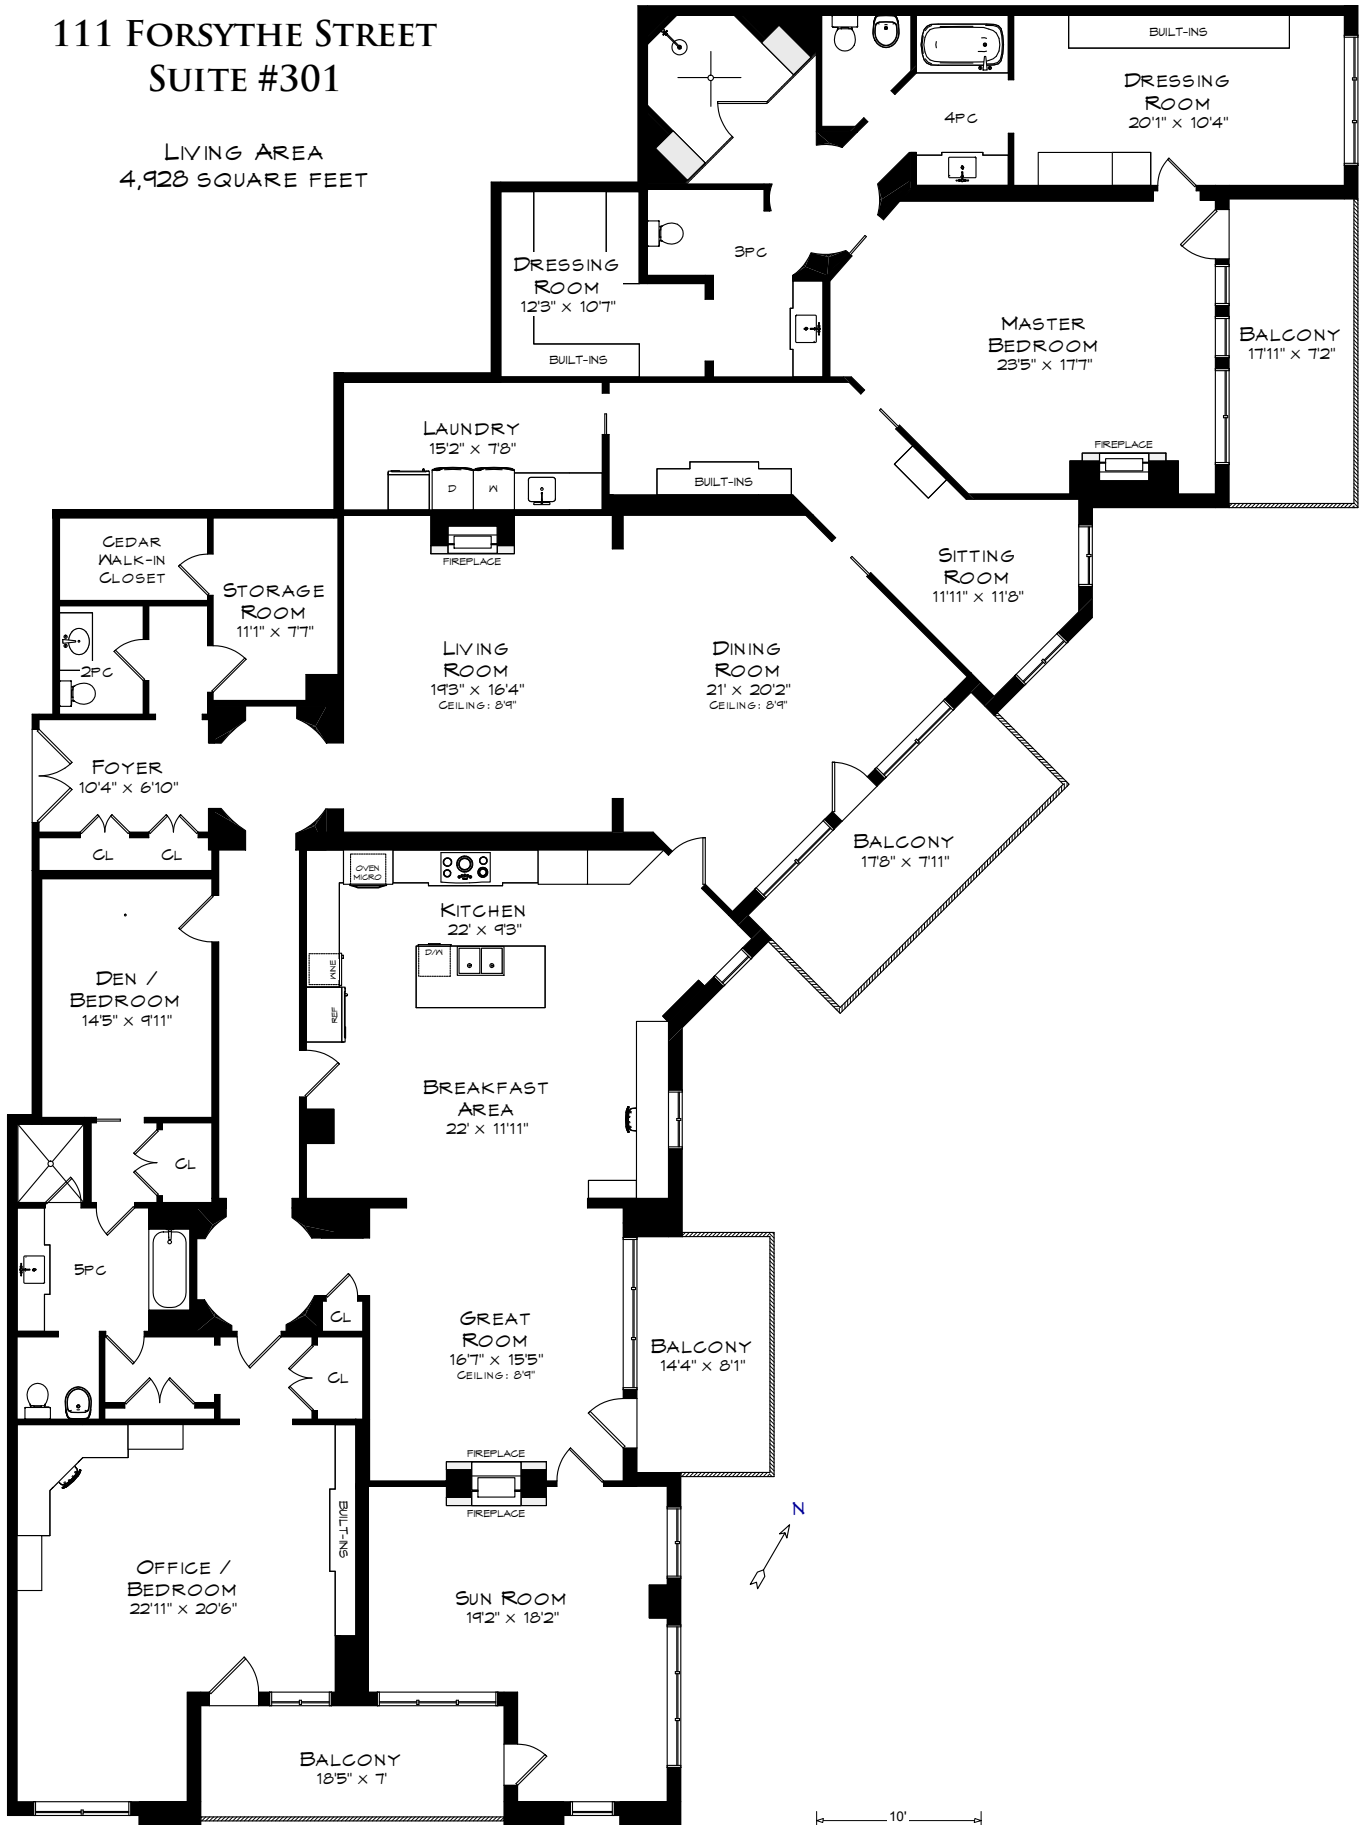

111 FORSYTHE STREET SUITE #301

LIVING AREA
4,928 SQUARE FEET